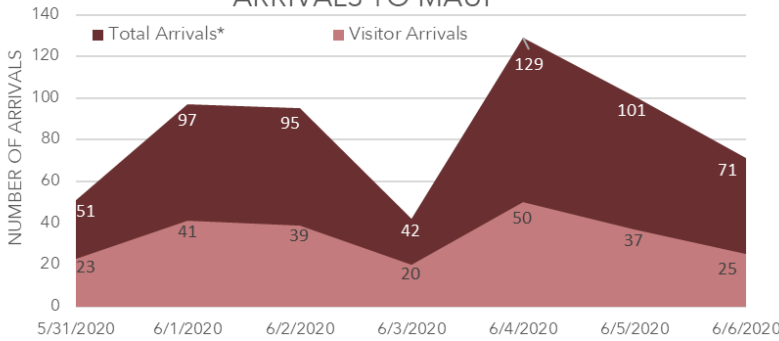

WEEKLY COVID-19 UPDATE MAUI

June 9 2020

SUMMARY MAUI

1 ACTIVE CASES (on June 6th)
DOWN **2** FROM LAST WEEK

235 THIS WEEK TOURIST ARRIVALS
UP **108** FROM LAST WEEK

ARRIVALS TO MAUI

*Total arrivals include: Visitors, Residents, New Intended Residents, Crew & Transit