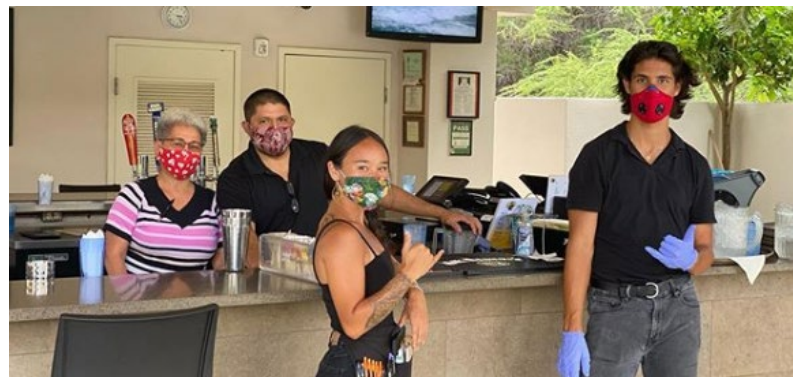

WANT TO KNOW MORE ABOUT THE CURRENT MAUI RETAIL & RESTAURANT MARKET?

CONNECT WITH US THROUGH:

THEBEALLCORPORATION.COM

TBC PAGE

INFO@THEBEALLCORPORATION.COM

808-469 4333

Café O'Lei opened up for Dine-In. Check their Instagram: [here](#).