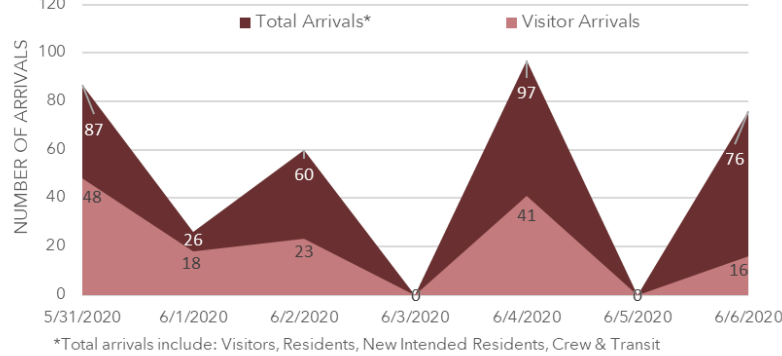

WEEKLY COVID-19 UPDATE BIG ISLAND

June 9 2020

SUMMARY BIG ISLAND

0 ACTIVE CASES (on June 6th)
NO CHANGE FROM LAST WEEK

146 THIS WEEK TOURIST ARRIVALS
UP 72 FROM LAST WEEK

ARRIVALS TO BIG ISLAND

Data source :<https://www.hawaiiourismauthority.org/research/>