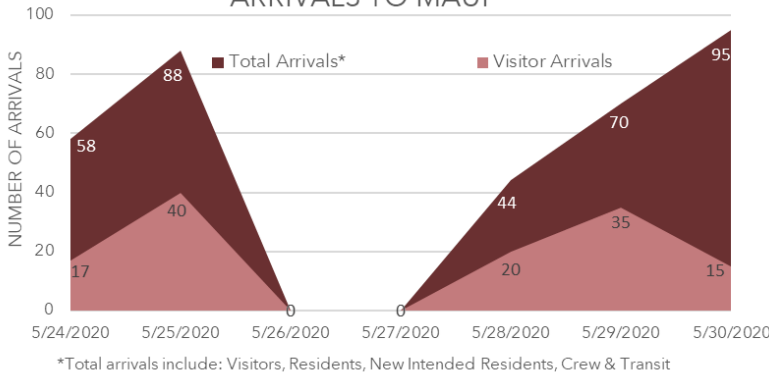

WEEKLY COVID-19 UPDATE MAUI

June 3 2020

SUMMARY MAUI

ACTIVE COVID-19 CASES

3 ACTIVE CASES (on May 30th)
-4 CHANGE (from May 23st)

ARRIVALS OF TOURIST

127 THIS WEEK
+30 CHANGE (from last week)

ARRIVALS TO MAUI