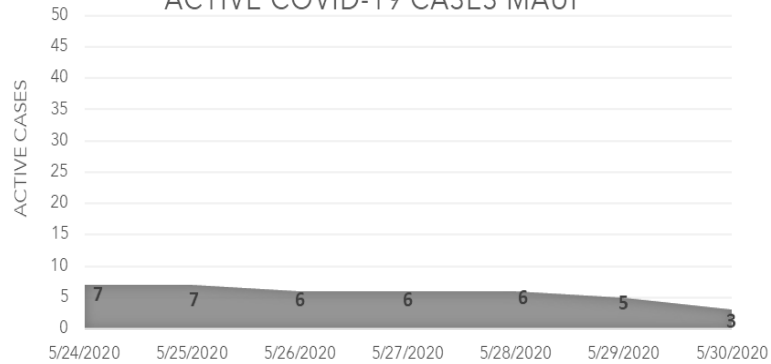

ACTIVE COVID-19 CASES MAUI

Data source :<https://www.health.hawaii.gov/coronavirusdisease2019/>

OPEN ON MAUI

Retail:

1. Outlets of Maui: Hawaiian Island Creations, Le Creuset, Skechers, Adidas, Calvin Klein, AT&T
   - Shops at Wailea: Aloha Hat, Louis Vuitton, Rip Curl, SoHa, Tori Richard, Tiffany, JMcLaughlin, Island Gourmet Markets Wailea
   - Whalers Village: Cariloha, Crazy Shirts, FlipFlop Shops, Louis Vuitton, Rip Curl, SoHa, Tori Richard, Tourneau, Volcom.
2. *This list is not exhaustive, check a retailers website for opening times.*

Restaurants (only for take-out or delivery):

- Maui Brewing Co.
- Ruth's Chris Wailea
- Outback Steakhouse
- Coconut's Fish Café
- Paia Fishmarket
- Da Kitchen
- Down the Hatch
- Joey's Kitchen

For a full list click [here](#).