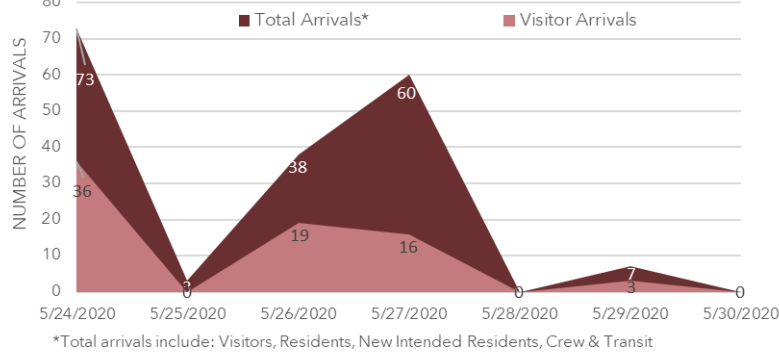

WEEKLY COVID-19 UPDATE BIG ISLAND

June 3 2020

SUMMARY BIG ISLAND

ACTIVE COVID-19 CASES

0 ACTIVE CASES (on May 30th)
-4 CHANGE (from May 23st)

ARRIVALS OF TOURIST

74 THIS WEEK
-2 CHANGE (from last week)

ARRIVALS TO BIG ISLAND