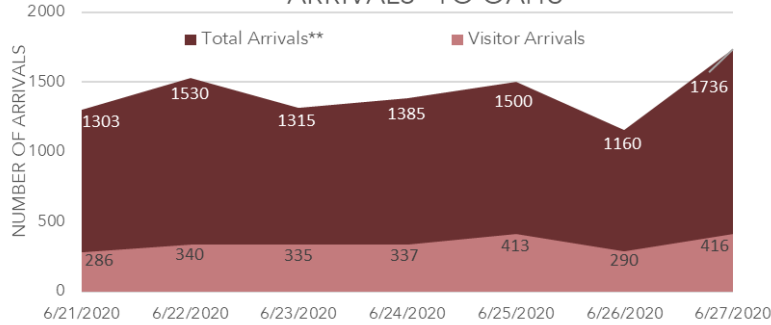

WEEKLY COVID-19 UPDATE WAIKIKI

June 30 2020

SUMMARY OAHU

122 ACTIVE CASES (on June 27th)
UP **6** FROM LAST WEEK

2417 THIS WEEK TOURIST ARRIVALS
DOWN **336** FROM LAST WEEK

ARRIVALS* TO OAHU

* Arrivals from outside the state
** Total arrivals include: Visitors, Residents, New Intended Residents, Crew & Transit