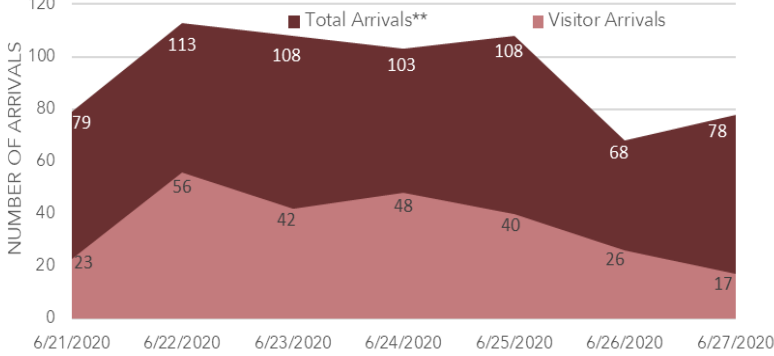

WEEKLY COVID-19 UPDATE MAUI

June 30 2020

SUMMARY MAUI

4 ACTIVE CASES (on June 27th)
UP **1** FROM LAST WEEK

252 THIS WEEK TOURIST ARRIVALS
DOWN **8** FROM LAST WEEK

ARRIVALS* TO MAUI

* Arrivals from outside the state