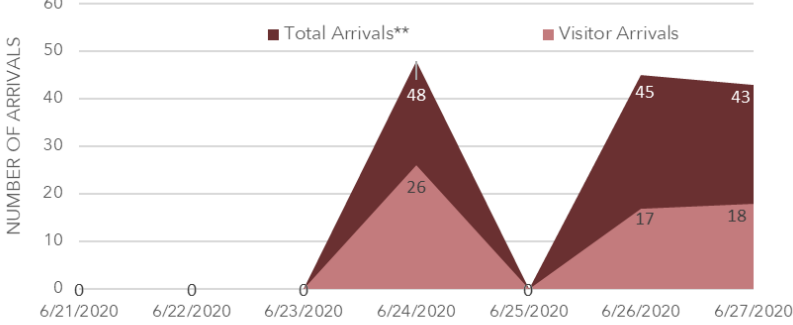

## SUMMARY KAUAI

**16** ACTIVE CASES (on June 27<sup>th</sup>)  
UP **8** FROM LAST WEEK

**61** THIS WEEK TOURIST ARRIVALS  
UP **5** FROM LAST WEEK

### ARRIVALS\* TO KAUAI

\* Arrivals from outside the state

\*\* Total arrivals include: Visitors, Residents, New Intended Residents, Crew & Transit

Data source :<https://www.hawaii tourism authority.org/research/>