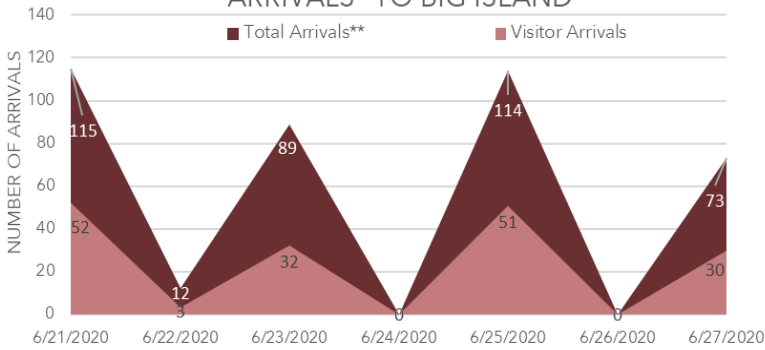

WEEKLY COVID-19 UPDATE BIG ISLAND

June 30 2020

SUMMARY BIG ISLAND

3 ACTIVE CASES (on June 27th)
UP **1** FROM LAST WEEK

168 THIS WEEK TOURIST ARRIVALS
DOWN **50** FROM LAST WEEK

ARRIVALS* TO BIG ISLAND

■ Total Arrivals** ■ Visitor Arrivals

* Arrivals from outside the state

** Total arrivals include: Visitors, Residents, New Intended Residents, Crew & Transit

Data source : <https://www.hawaiiourismauthority.org/research/>

OPEN SOUTH SIDE BIG ISLAND