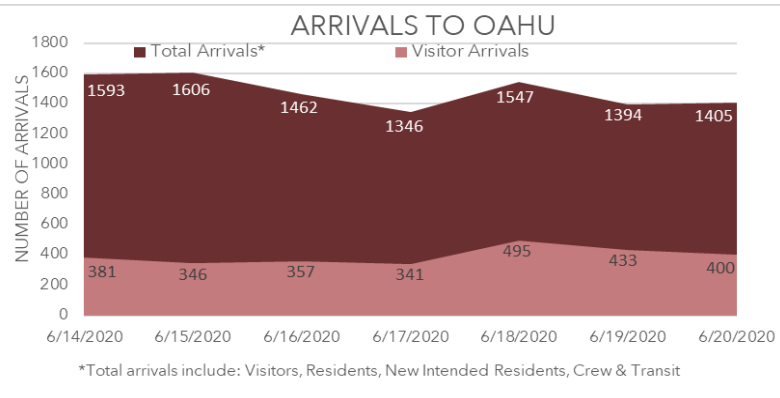

WEEKLY COVID-19 UPDATE WAIKIKI

June 24 2020

SUMMARY OAHU

102 ACTIVE CASES (on June 23th)
UP **38** FROM LAST WEEK

2753 THIS WEEK TOURIST ARRIVALS
DOWN **248** FROM LAST WEEK

Curbside pickup from [Waikiki Beach Walk](#) Restaurants