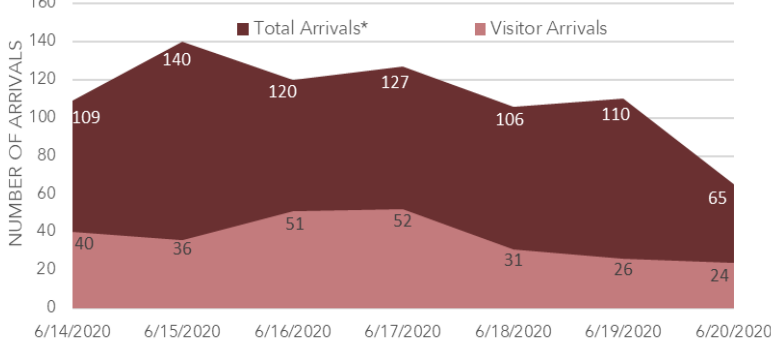

WEEKLY COVID-19 UPDATE MAUI

June 24 2020

SUMMARY MAUI

3 ACTIVE CASES (on June 23th)
UP **2** FROM LAST WEEK

260 THIS WEEK TOURIST ARRIVALS
DOWN **11** FROM LAST WEEK

ARRIVALS TO MAUI

*Total arrivals include: Visitors, Residents, New Intended Residents, Crew & Transit