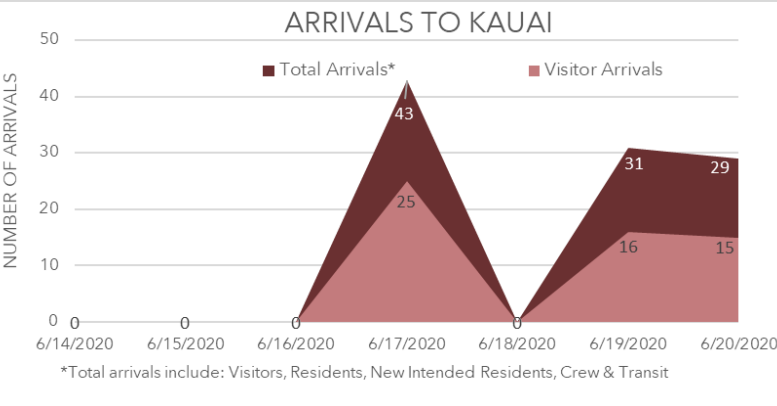

WEEKLY COVID-19 UPDATE KAUAI

June 24 2020

SUMMARY KAUAI

8 ACTIVE CASES (on June 23th)
UP **8** FROM LAST WEEK

59 THIS WEEK TOURIST ARRIVALS
UP **7** FROM LAST WEEK

Data source :<https://www.hawaiiourismauthority.org/research/>