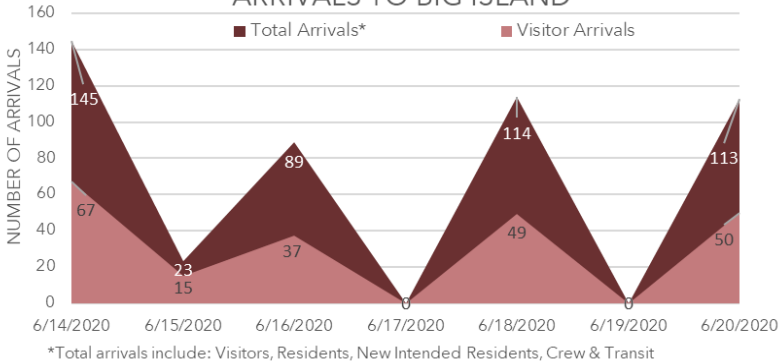

WEEKLY COVID-19 UPDATE BIG ISLAND

June 24 2020

SUMMARY BIG ISLAND

3 ACTIVE CASES (on June 23th)
UP **3** FROM LAST WEEK

218 THIS WEEK TOURIST ARRIVALS
UP **35** FROM LAST WEEK

ARRIVALS TO BIG ISLAND

OPEN SOUTH SIDE BIG ISLAND