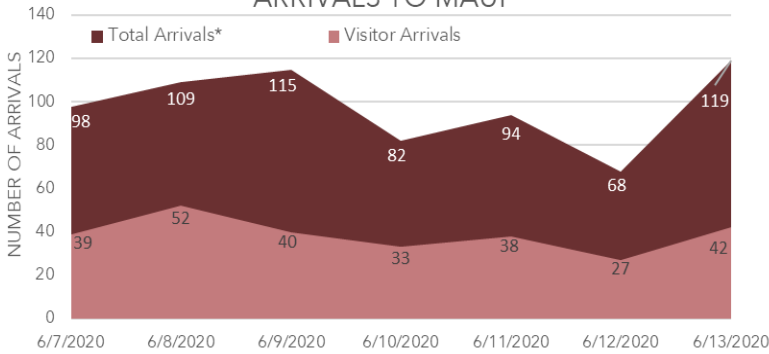

## SUMMARY MAUI

**1** ACTIVE CASES (on June 13<sup>th</sup>)  
NO CHANGE FROM LAST WEEK

**271** THIS WEEK TOURIST ARRIVALS  
UP **36** FROM LAST WEEK

### ARRIVALS TO MAUI

\*Total arrivals include: Visitors, Residents, New Intended Residents, Crew & Transit

Data source :<https://www.hawaiiourismauthority.org/research/>