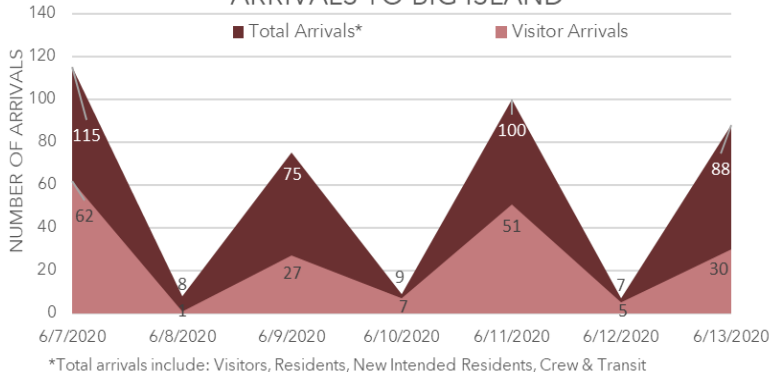

WEEKLY COVID-19 UPDATE BIG ISLAND

June 15 2020

SUMMARY BIG ISLAND

0 ACTIVE CASES (on June 13th)
NO CHANGE FROM LAST WEEK

183 THIS WEEK TOURIST ARRIVALS
UP 37 FROM LAST WEEK

ARRIVALS TO BIG ISLAND

Data source :<https://www.hawaiiitourismauthority.org/research/>