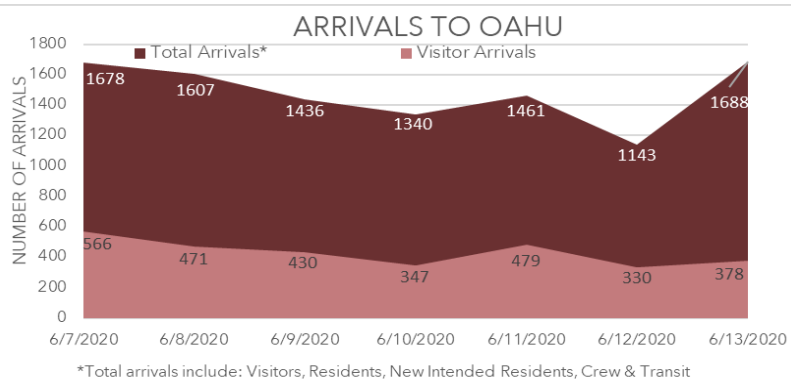

# WEEKLY COVID-19 UPDATE WAIKIKI

June 15 2020

## SUMMARY OAHU

**64** ACTIVE CASES (on June 13<sup>th</sup>)  
UP **38** FROM LAST WEEK

**3001** THIS WEEK TOURIST ARRIVALS  
UP **262** FROM LAST WEEK

Breakout Waikiki at Waikiki Beach Walk Now Open

Data source :<https://www.hawaiiourismauthority.org/research/>