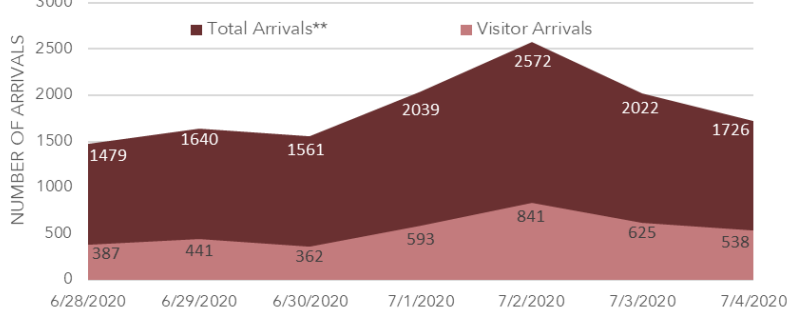

WEEKLY COVID-19 UPDATE WAIKIKI

July 7 2020

SUMMARY OAHU

185 ACTIVE CASES (on July 4th)
UP **63** FROM LAST WEEK

3787 THIS WEEK TOURIST ARRIVALS
UP **1370** FROM LAST WEEK

ARRIVALS* TO OAHU

* Arrivals from outside the state
**Total arrivals include: Visitors, Residents, New Intended Residents, Crew & Transit