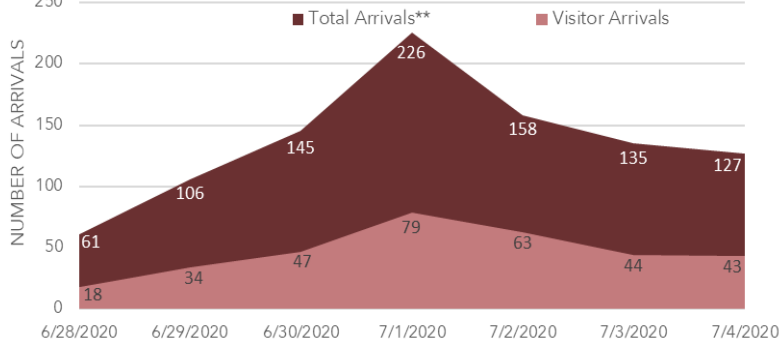

WEEKLY COVID-19 UPDATE MAUI

July 7 2020

SUMMARY MAUI

7 ACTIVE CASES (on July 4th)
UP **4** FROM LAST WEEK

328 THIS WEEK TOURIST ARRIVALS
UP **76** FROM LAST WEEK

ARRIVALS* TO MAUI

* Arrivals from outside the state
**Total arrivals include: Visitors, Residents, New Intended Residents, Crew & Transit