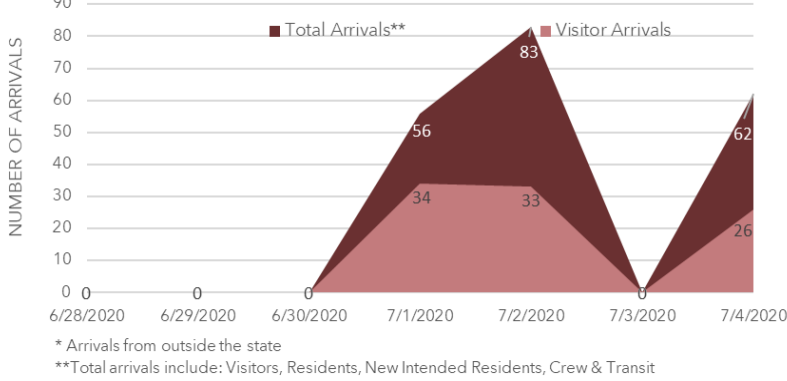

WEEKLY COVID-19 UPDATE KAUAI

July 7 2020

SUMMARY KAUAI

7 ACTIVE CASES (on July 4th)
DOWN **6** FROM LAST WEEK

93 THIS WEEK TOURIST ARRIVALS
UP **32** FROM LAST WEEK

ARRIVALS* TO KAUAI

Data source :<https://www.hawaiiourismauthority.org/research/>