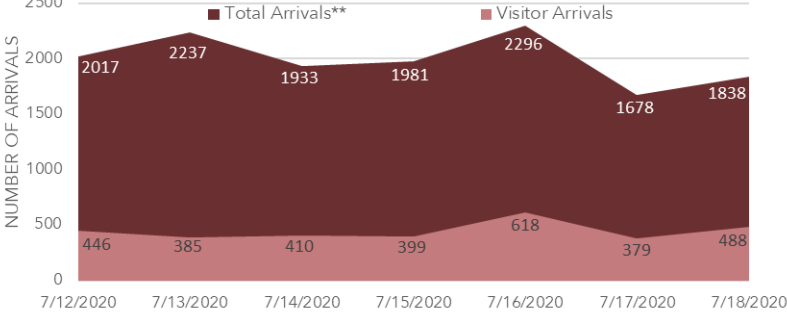

## SUMMARY OAHU

**265** ACTIVE CASES (on July 18th)  
UP **0** FROM LAST WEEK

**3,125** THIS WEEK TOURIST ARRIVALS  
DOWN **531** FROM LAST WEEK

### ARRIVALS\* TO OAHU

\* Arrivals from outside the state  
\*\*Total arrivals include: Visitors, Residents, New Intended Residents, Crew & Transit

Data source :<https://www.hawaiiourismauthority.org/research/>