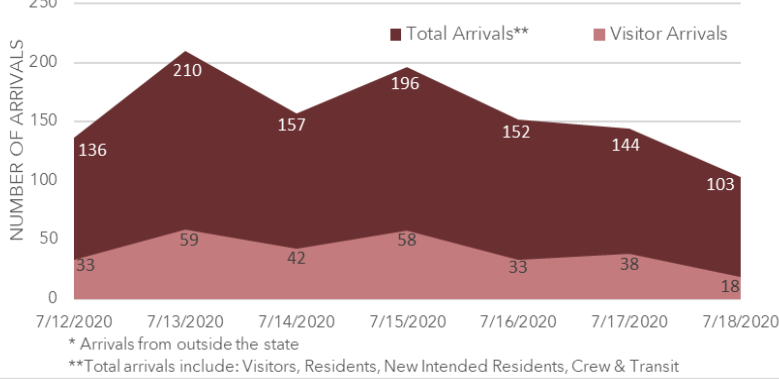

WEEKLY COVID-19 UPDATE MAUI

July 22 2020
SUMMARY MAUI

8 ACTIVE CASES (on July 18th)
UP **1** FROM LAST WEEK

281 THIS WEEK TOURIST ARRIVALS
DOWN **91** FROM LAST WEEK

ARRIVALS* TO MAUI

Data source :<https://www.hawaii tourism authority.org/research/>