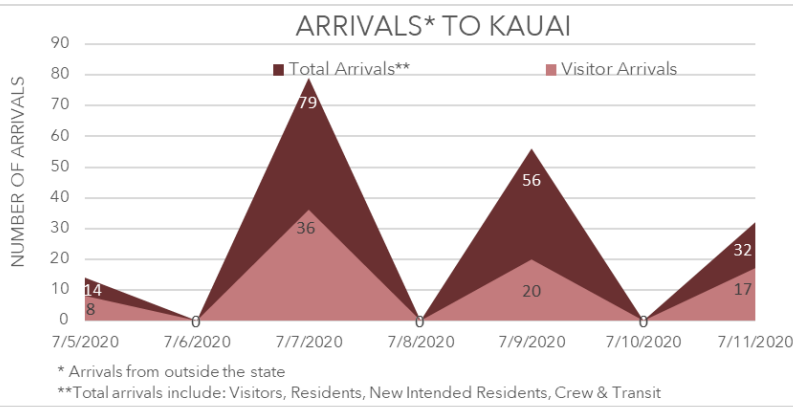

## SUMMARY KAUAI

**1** ACTIVE CASES (on July 18th)  
**DOWN 5** FROM LAST WEEK

**35** THIS WEEK TOURIST ARRIVALS  
**DOWN 46** FROM LAST WEEK

Data source :<https://www.hawaiiourismauthority.org/research/>