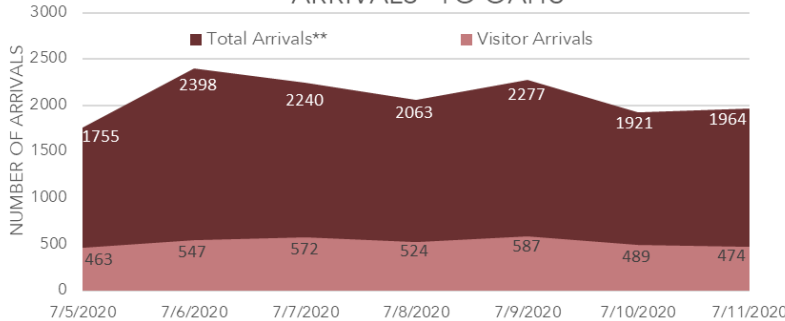

WEEKLY COVID-19 UPDATE WAIKIKI

July 14 2020

SUMMARY OAHU

265 ACTIVE CASES (on July 11th)
UP **131** FROM LAST WEEK

3656 THIS WEEK TOURIST ARRIVALS
UP **1370** FROM LAST WEEK

ARRIVALS* TO OAHU

* Arrivals from outside the state
** Total arrivals include: Visitors, Residents, New Intended Residents, Crew & Transit