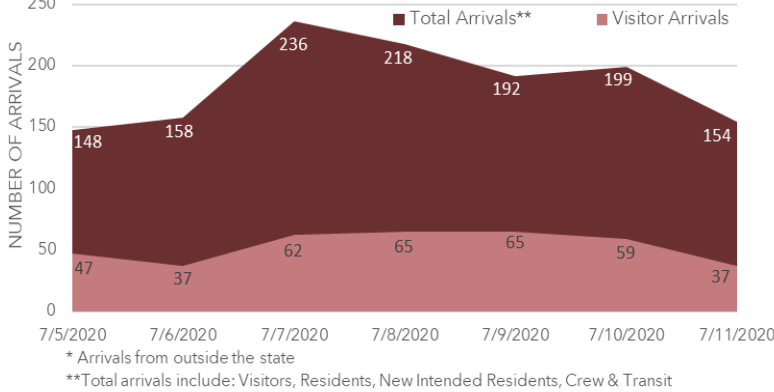

WEEKLY COVID-19 UPDATE MAUI

July 14 2020
SUMMARY MAUI

8 ACTIVE CASES (on July 11th)
UP **1** FROM LAST WEEK

372 THIS WEEK TOURIST ARRIVALS
UP **44** FROM LAST WEEK

ARRIVALS* TO MAUI

Data source :<https://www.hawaiiourismauthority.org/research/>

OPEN ON MAUI

Retail:

- **Outlets of Maui:** Hawaiian Island Creations, Le Creuset, Skechers, Adidas, Calvin Klein, Kate Spade, GAP, Banana Republic, Maika'i Woods
- **Shops at Wailea:** Aloha Hat, Louis Vuitton, Rip Curl, Tori Richard, Tiffany, JMclaughlin, Island Gourmet Markets Wailea, Banana Republic
- **Whalers Village:** Cariloha, Crazy Shirts, FlipFlop Shops, Louis Vuitton, Rip Curl, Tori Richard, Tourneau, Volcom, Island Vintage Coffee.

This list is not exhaustive, check a retailers website for opening times.

Restaurants open for **dine-in**:

- Pi Artisan Pizzeria
- Waikiki Brewing Co.
- Cafe O'Lei
- Masa San Sugimoto
- Kamaole Poolside Café
- Bistro Casanova
- Koho's Grill & Bar
- Maui Coffee Attic
- Teddy's Bigger Burgers
- A Saigon Café
- Down the Hatch
- Satori
- Da Kitchen Café
- Wailuku Coffee Co.
- Mala Ocean Tavern
- Moku Roots
- FOND
- Island Fresh Café
- Sushi Ko
- Outback Steakhouse

For a full list click [here](#).

THIS WEEK ON MAUI

- Start date pre-travel testing program pushed back to September 1. See full article [here](#).
- Hawaii Health Department to shut down restaurants and bars that do not adhere to rules. See full article [here](#).
- Rock & Brews closes its only Hawaii restaurant due to Covid impact on tourism. See full article [here](#).
- Maui restaurants plead for rule changes to stay in business. See full article [here](#).
- Over 3,000 Hawaii PPP loan recipients named in transparency effort. See full article [here](#)