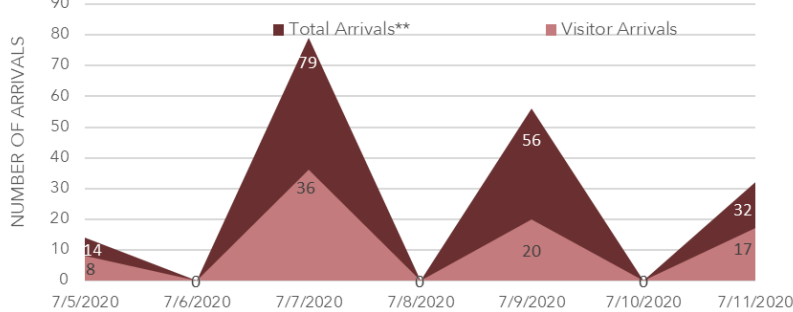

WEEKLY COVID-19 UPDATE KAUAI

July 14 2020

SUMMARY KAUAI

6 ACTIVE CASES (on July 11th)
DOWN **1** FROM LAST WEEK

81 THIS WEEK TOURIST ARRIVALS
DOWN **12** FROM LAST WEEK

ARRIVALS* TO KAUAI

* Arrivals from outside the state