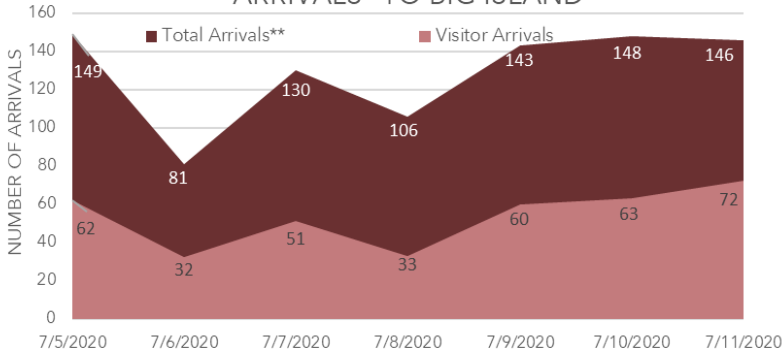

## SUMMARY BIG ISLAND

**9** ACTIVE CASES (on July 11th)  
UP **2** FROM LAST WEEK

**373** THIS WEEK TOURIST ARRIVALS  
UP **41** FROM LAST WEEK

### ARRIVALS\* TO BIG ISLAND

\* Arrivals from outside the state  
\*\*Total arrivals include: Visitors, Residents, New Intended Residents, Crew & Transit

Data source :<https://www.hawaiiourismauthority.org/research/>