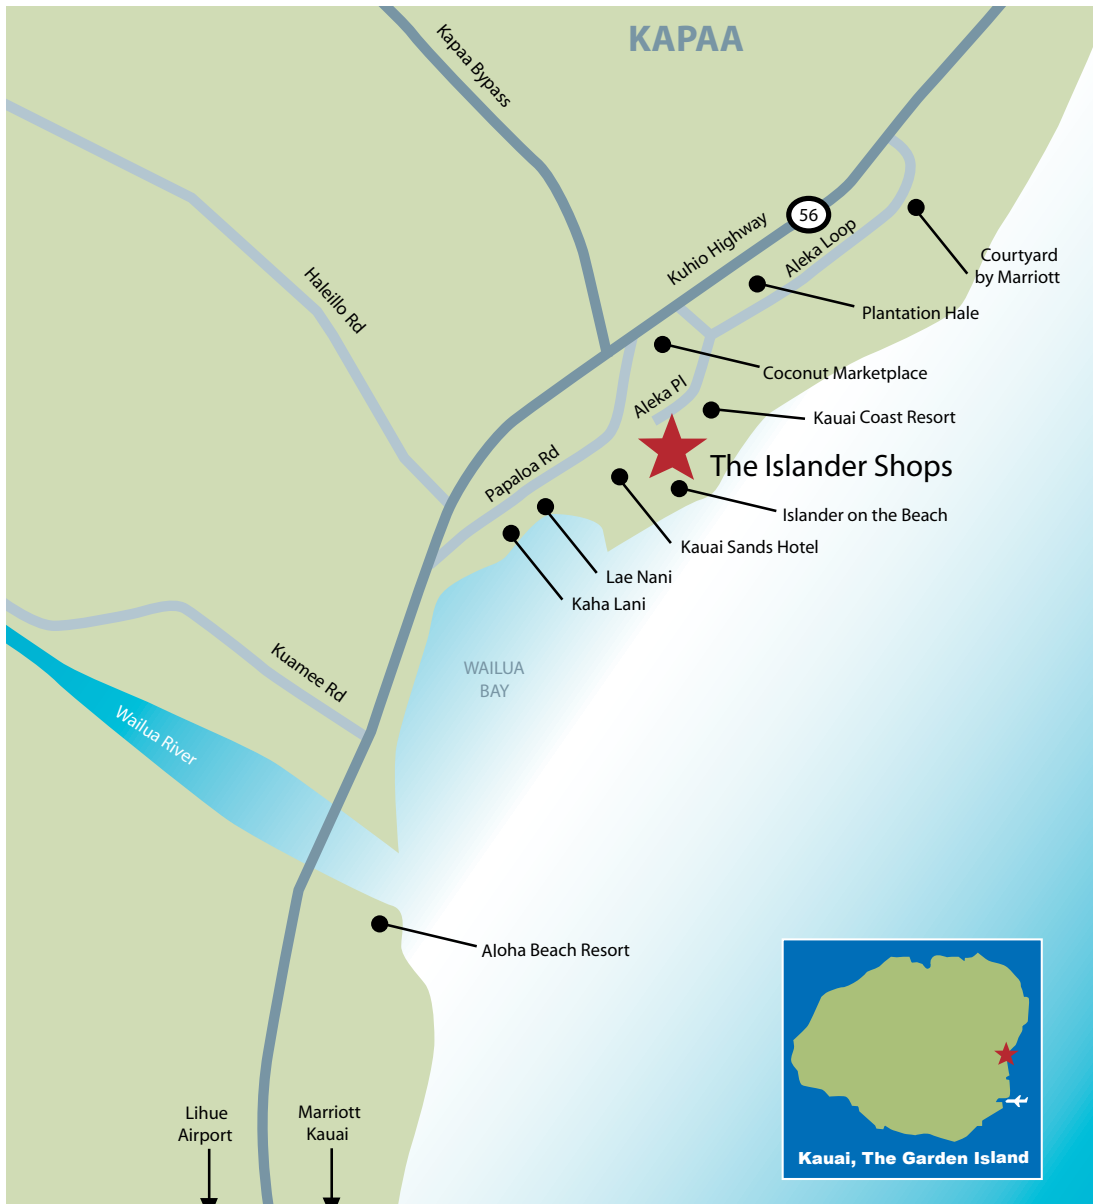

RETAIL & RESTAURANT SPACE

ISLANDER SHOPS

440 ALEKA PL, KAPA'A, HI 96746 | KAUA'I

ISLANDER SHOPS

LOCATION

Steps from several busy hotels including; Islander on the Beach, Kauai Coast Resort, Best Western Plantation Hale Suites, Kauai Shores, Marriott Courtyard Kauai at Waipouli Beach. (approx. 1600 beds).

Also conveniently located next to Coconut Marketplace that makes a great destination for residents and tourists alike.

ISLANDER SHOPS

ISLANDER SHOPS

3 BEALL CORP
RETAIL REAL ESTATE

DAN METSCH (B), VICE PRESIDENT
(808) 652-9205
DAN@THEBEALLCORPORATION.COM