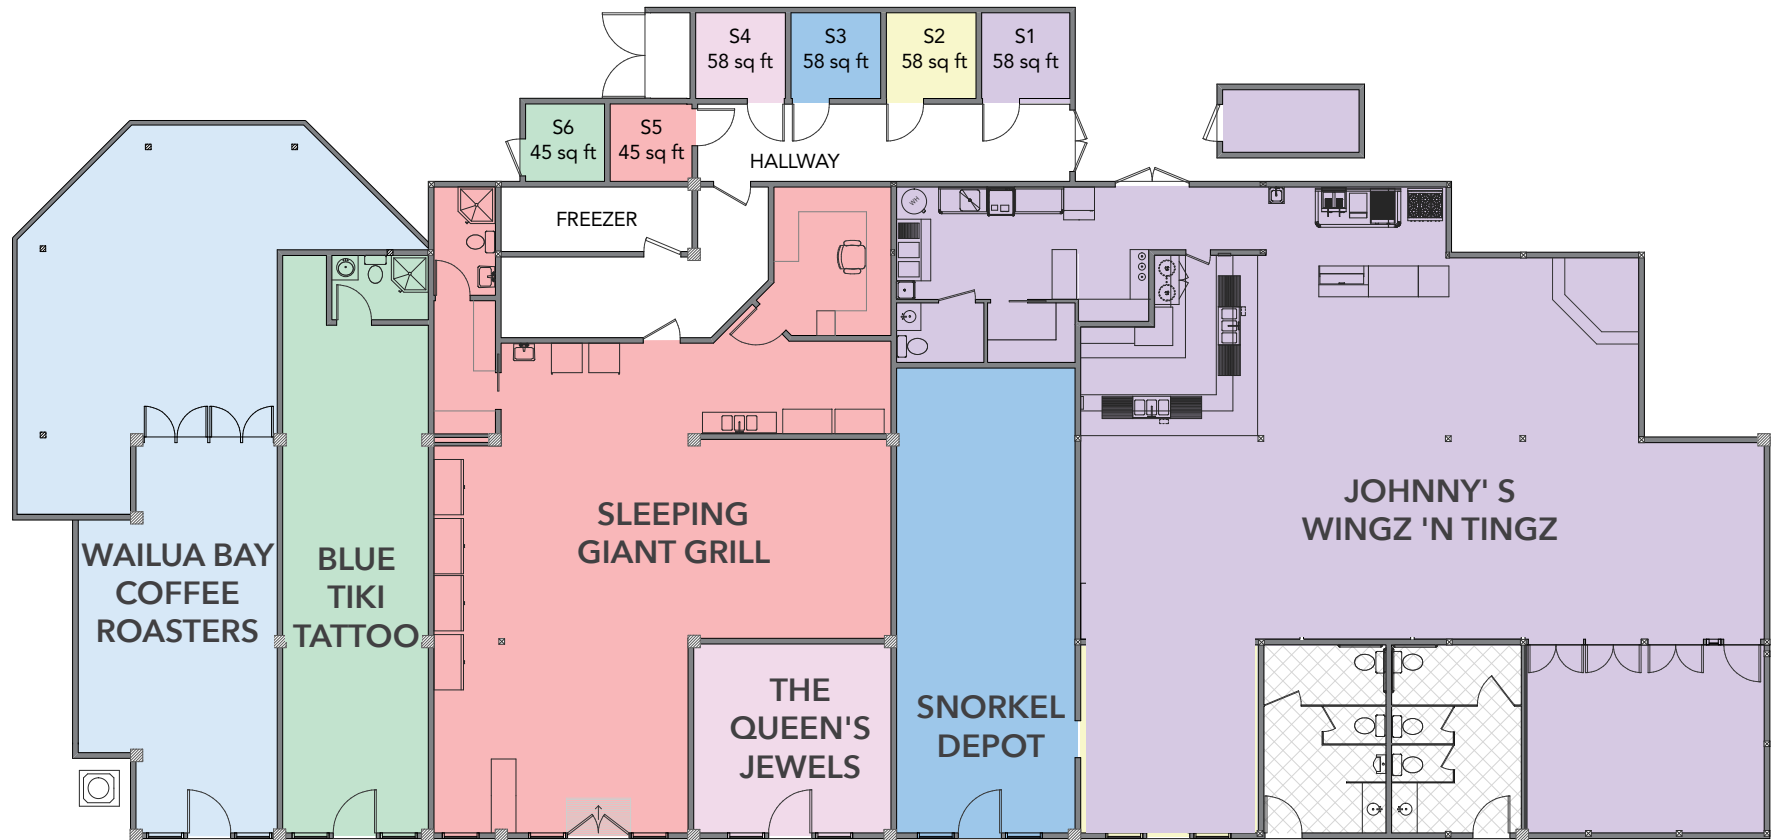

ISLANDER SHOPS