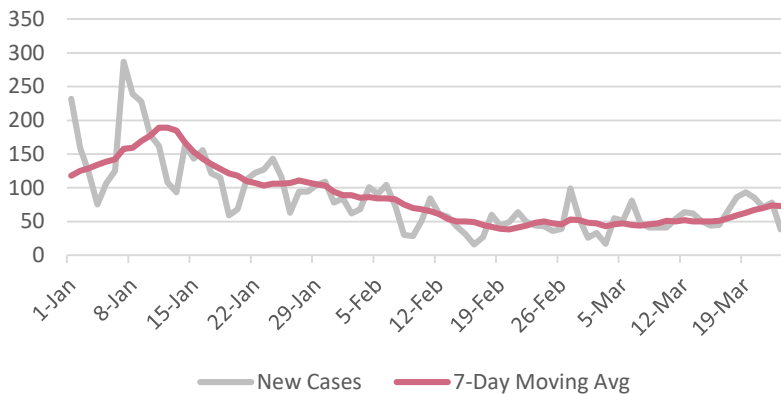

COVID-19 REPORT HAWAII

March 26th, 2021

STATE OF HAWAII

**NEW CASES
(LAST 24 HOURS)**

▲ FROM PREVIOUS DAY

**AVERAGE DAILY NEW CASES
(LAST 7 DAYS)**

▲ FROM PREVIOUS TBC REPORT

**POSITIVITY RATE
(LAST 7 DAYS)**

▲ FROM PREVIOUS TBC REPORT
(on March 25th <https://hawaii-covid19.com/dashboard/>)

COVID-CASES STATE OF HAWAII 2021

% OF TOTAL POPULATION STATE OF HAWAII VACCINATED 3/25/2021

COVID RELATED NEWS

HIGHEST VISITOR ARRIVALS IN 12 MONTHS

Hawaii's airports are coming back to life as air travel increases. TSA screened over 1 million people per day for four days in a row in the second week of March. Tourism in Hawaii is increasing as more and more people are vaccinated. Spring break was another reason for the increase in tourist arrivals. See the full article at www.staradvertiser.com

HAWAII HOTELS FEBRUARY OCCUPANCY SETS NEW HIGH

Hotels in the state of Hawaii were 30.5% occupied in February, according to data released by the Hawaii Tourism Authority. Among the four counties, Kauai reported an occupancy of 26%, Oahu recorded 29% occupancy, Maui 31% and Hawaii recorded the highest occupancy with 35%. See the full article at www.bizjournals.com