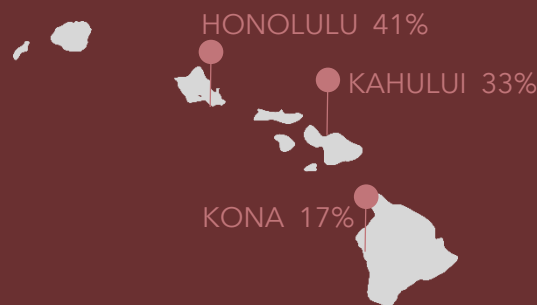

Hawaii's airports are coming back to life as air travel increases. TSA screened over 1 million people per day for four days in a row in the second week of March. Tourism in Hawaii is increasing as more and more people are vaccinated. Spring break was another reason for the increase in tourist arrivals. See the full article at www.staradvertiser.com

HAWAII HOTELS FEBRUARY OCCUPANCY SETS NEW HIGH

Hotels in the state of Hawaii were 30.5% occupied in February, according to data released by the Hawaii Tourism Authority. Among the four counties, Kauai reported an occupancy of 26%, Oahu recorded 29% occupancy, Maui 31% and Hawaii recorded the highest occupancy with 35%. See the full article at www.bizjournals.com

TRAVEL STATS

TOTAL ARRIVALS FEBRUARY

TOP 3 DESTINATIONS FEBRUARY

ARRIVALS SINCE REOPENING (EXCLUDING FLIGHTS FROM CANADA)

(<https://hawaii-covid19.com/travel/data/>)

CLICK [HERE](#) TO SEE WHICH HOTELS ARE OPEN

STATE OF HAWAI'I SAFE TRAVELS HAWAI'I PROGRAM

THE ISLANDS OF OAHU, MAUI, MOLOKAI, LANAI, AND HAWAII

- **Arriving from us**
May bypass the state's mandatory 10-day quarantine with a negative covid-19 test result prior to the flight arrival in Hawai'i. Tests must be taken with trusted testing and travel partners with 72 hours of departure.
- **International Arrivals**
For international travelers arriving in the State of Hawai'i from Japan, Canada and Korea, only tests from Trusted Testing Partners will be accepted for purposes of bypassing the State's 10-day traveler quarantine. Travelers originating from any other international destination and coming directly to Hawai'i do not have the ability to test for purposes of bypassing the State's 10-day traveler quarantine.