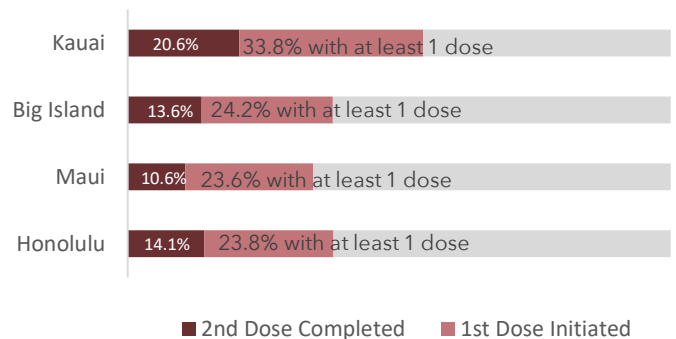

COVID-19 REPORT HAWAII

March 26th, 2021

STATE OF HAWAII

**NEW CASES
(LAST 24 HOURS)**

▲ FROM PREVIOUS DAY

**AVERAGE DAILY NEW CASES
(LAST 7 DAYS)**

▲ FROM PREVIOUS TBC REPORT

**POSITIVITY RATE
(LAST 7 DAYS)**

▲ FROM PREVIOUS TBC REPORT
(on March 25th <https://hawaii-covid19.com/dashboard/>)

COVID-CASES STATE OF HAWAII 2021

% OF TOTAL POPULATION STATE OF HAWAII VACCINATED 3/25/2021

COVID RELATED NEWS

HIGHEST VISITOR ARRIVALS IN 12 MONTHS

Hawaii's airports are coming back to life as air travel increases. TSA screened over 1 million people per day for four days in a row in the second week of March. Tourism in Hawaii is increasing as more and more people are vaccinated. Spring break was another reason for the increase in tourist arrivals. See the full article at www.staradvertiser.com