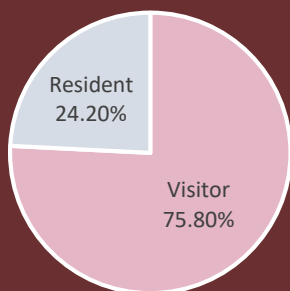

TRAVEL STATS

TOTAL ARRIVALS FEBRUARY