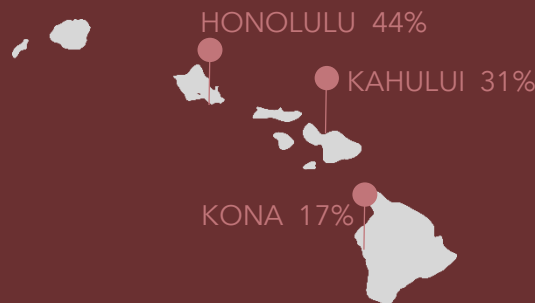

## STATE OF HAWAI'I SAFE TRAVELS HAWAI'I PROGRAM

- **ARRIVING FROM US**  
MAY BYPASS THE STATE'S MANDATORY 10-DAY QUARANTINE WITH A NEGATIVE COVID-19 TEST RESULT PRIOR TO THE FLIGHT ARRIVAL IN HAWAI'I. TESTS MUST BE TAKEN WITH TRUSTED TESTING AND TRAVEL PARTNERS WITH 72 HOURS OF DEPARTURE.
- **ARRIVING FROM JAPAN OR CANADA**  
SAME REQUIREMENTS AS ARRIVALS FROM US. TRAVELERS FROM CANADA CAN VISIT [AIR CANADA](#) OR [WESTJET](#), TRAVELERS FROM JAPAN CAN VISIT [HAWAI'I TOURISM JAPAN \(JAPANESE\)](#) FOR TRUSTED TESTING AND TRAVEL PARTNERS.
- AT THIS TIME, THERE ARE NO OTHER ENHANCED ENTRY OPTIONS AVAILABLE FOR INTERNATIONAL TRAVEL
- ALL TRANSPACIFIC TRAVELERS ARRIVING ON KAUAI ARE SUBJECT TO THE 10-DAY QUARANTINE REGARDLESS OF TESTING. THE QUARANTINE PERIOD CAN BE SHORTENED TO 3-DAYS IF PARTICIPATING IN THE RESORT BUBBLE PROGRAM. VISIT [KAUAI.GOV](#)

## TRAVEL STATS MONTH OF DECEMBER

### TOP 3 DESTINATIONS