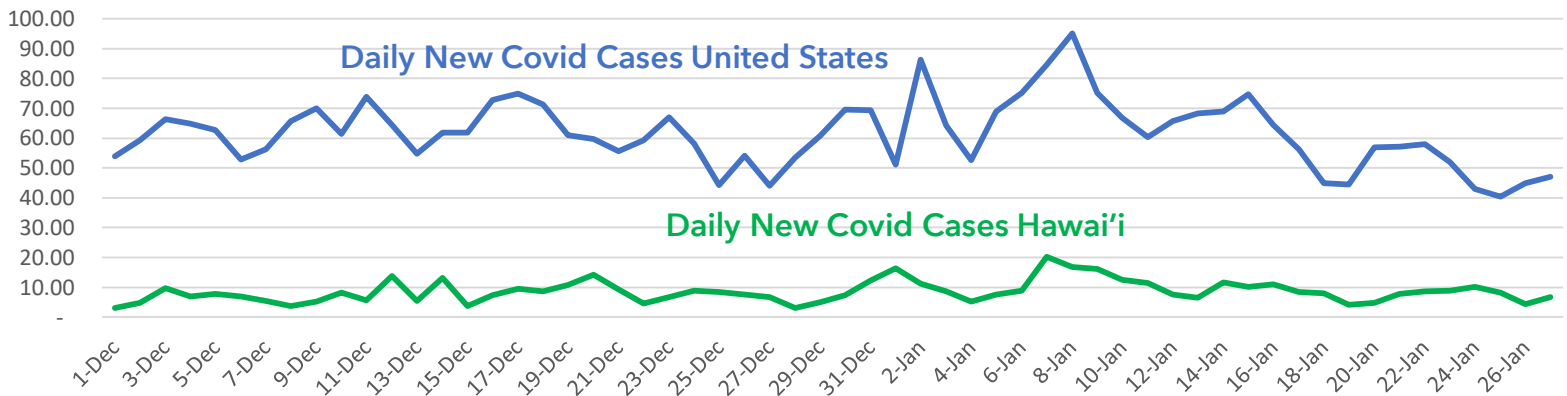

COVID-19 REPORT HAWAII

January 29, 2021

STATE OF HAWAI'I

NEW CASES LAST 24-HOURS

94

OAHU – 65
MAUI - 22
BIG ISLAND – 7
KAUAI - 0

▲ FROM PREVIOUS DAY

AVERAGE DAILY NEW CASES (LAST 7 DAYS)

109

▼ FROM PREVIOUS DAY

POSITIVITY RATE LAST 24-HOURS

2.5%

▲ FROM PREVIOUS DAY

(on January 25 <https://hawaiiicovid19.com/dashboard/>)

Covid-19 Cases per 100,000 Population

STATE OF HAWAI'I SAFE TRAVELS HAWAI'I PROGRAM

- **ARRIVING FROM US**
  MAY BYPASS THE STATE'S MANDATORY 10-DAY QUARANTINE WITH A NEGATIVE COVID-19 TEST RESULT PRIOR TO THE FLIGHT ARRIVAL IN HAWAI'I. TESTS MUST BE TAKEN WITH TRUSTED TESTING AND TRAVEL PARTNERS WITH 72 HOURS OF DEPARTURE.
- **ARRIVING FROM JAPAN OR CANADA**
  SAME REQUIREMENTS AS ARRIVALS FROM US. TRAVELERS FROM CANADA CAN VISIT [AIR CANADA](#) OR [WESTJET](#), TRAVELERS FROM JAPAN CAN VISIT [HAWAI'I TOURISM JAPAN (JAPANESE)](#) FOR TRUSTED TESTING AND TRAVEL PARTNERS.
- AT THIS TIME, THERE ARE NO OTHER ENHANCED ENTRY OPTIONS AVAILABLE FOR INTERNATIONAL TRAVEL
- ALL TRANSPACIFIC TRAVELERS ARRIVING ON KAUAI ARE SUBJECT TO THE 10-DAY QUARANTINE REGARDLESS OF TESTING. THE QUARANTINE PERIOD CAN BE SHORTENED TO 3-DAYS IF PARTICIPATING IN THE RESORT BUBBLE PROGRAM. VISIT [KAUAI.GOV](#)