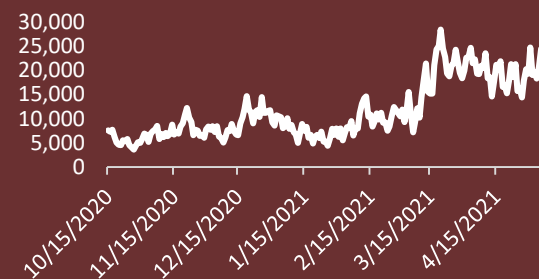

ARRIVALS SINCE REOPENING (EXCLUDING FLIGHTS FROM CANADA)

(<https://hawaii-covid19.com/travel/data/>)

CLICK [HERE](#) TO SEE WHICH HOTELS ARE OPEN