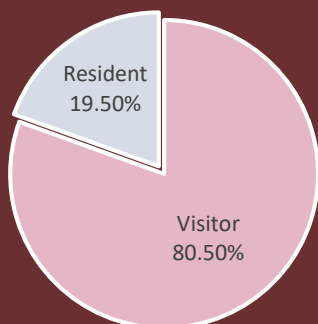

### RENTAL CAR PRICES HIGH WITH REBOUND OF TOURISM

With tourism on the rebound in Hawaii, prices for rentals cars have skyrocketed. Some tourist have been renting Uhaul trucks as a result. The rental car shortage extends beyond Hawaii, as the industry sold many of their cars to survive the Covid-19 crisis. Read the full article here: [CNN.com](https://www.cnn.com)

### PUSH IS ON TO VACCINATE YOUNGER HAWAII RESIDENTS

The state push to vaccinate younger Hawaii residents continues now that eligibility for COVID-19 vaccines has opened to all ages 16 and older statewide, and because the majority of new coronavirus cases has shifted to a younger demographic. Read the full article here: [Staradvertiser.com](https://www.staradvertiser.com)

### TOP 3 DESTINATIONS APRIL