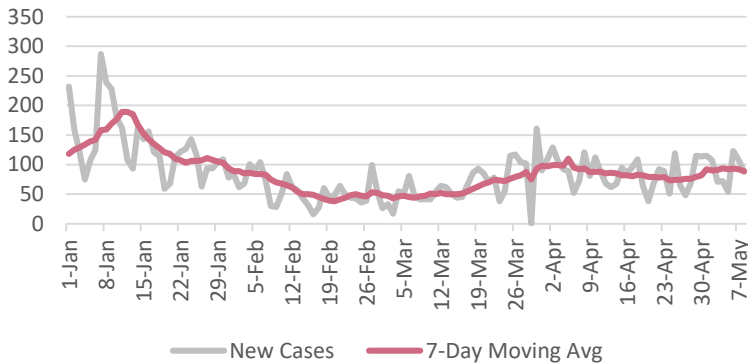

COVID-19 REPORT HAWAII

May 10th, 2021

STATE OF HAWAII

NEW CASES
(LAST 24 HOURS)

▼ FROM PREVIOUS DAY

AVERAGE DAILY NEW CASES
(LAST 7 DAYS)

▲ FROM PREVIOUS TBC REPORT

POSITIVITY RATE
(LAST 7 DAYS)

SAME AS PREVIOUS TBC REPORT
(on April 27th <https://hawaii-covid19.com/dashboard/>)

COVID-CASES STATE OF HAWAII 2021

(<https://covid.cdc.gov/covid-data-tracker/#trends_dailytrendscases>)