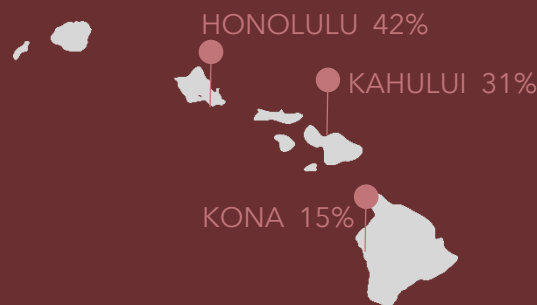

### PUSH IS ON TO VACCINATE YOUNGER HAWAII RESIDENTS

The state push to vaccinate younger Hawaii residents continues now that eligibility for COVID-19 vaccines has opened to all ages 16 and older statewide, and because the majority of new coronavirus cases has shifted to a younger demographic. Read the full article here: [Staradvertiser.com](https://www.staradvertiser.com)

## TRAVEL STATS

### TOP 3 DESTINATIONS APRIL