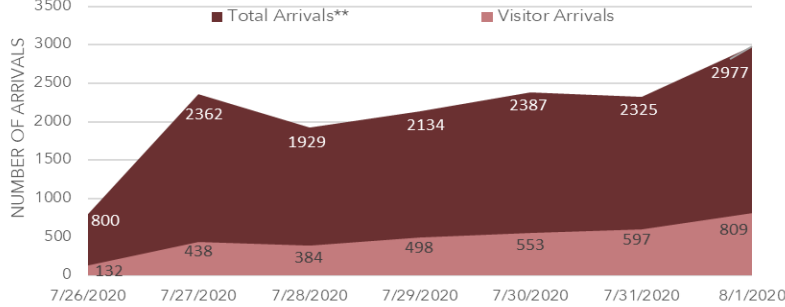

WEEKLY COVID-19 UPDATE WAIKIKI

August 4 2020

SUMMARY OAHU

841 ACTIVE CASES (on August 1st)
UP **461** FROM LAST WEEK

3,411 THIS WEEK TOURIST ARRIVALS
UP **365** FROM LAST WEEK

ARRIVALS* TO OAHU

* Arrivals from outside the state

**Total arrivals include: Visitors, Residents, New Intended Residents, Crew & Transit

Data source : <https://www.hawaiiourismauthority.org/research/>

THIS WEEK ON OAHU

- Hawaii may delay plans to reopen travel. Full article [here](#).
- Mayor Kirk Caldwell announces 3-week closure of Oahu bars . Full article [here](#).
- All social gatherings on Oahu limited to 10 or less. Full article [here](#).
- Hawaii is included on Japan's list of travel sites. Full article [here](#).
- Hawaii businesses want \$100M in city grants to pay for rent. Full article [here](#).