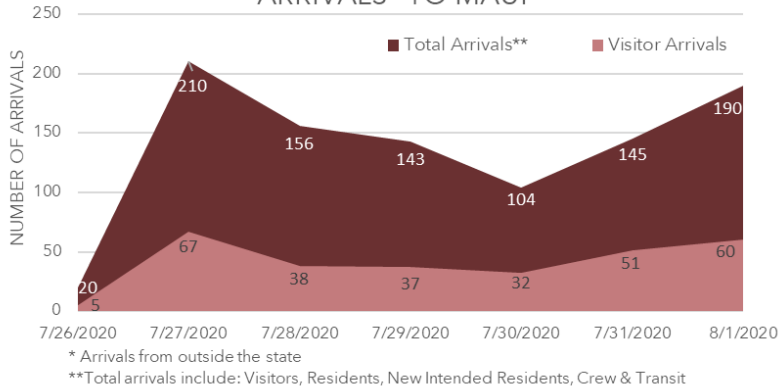

WEEKLY COVID-19 UPDATE MAUI

August 4 2020
SUMMARY MAUI

35 ACTIVE CASES (on August 1st)
UP **13** FROM LAST WEEK

290 THIS WEEK TOURIST ARRIVALS
UP **32** FROM LAST WEEK

ARRIVALS* TO MAUI

Data source : <https://www.hawaii tourism authority.org/research/>