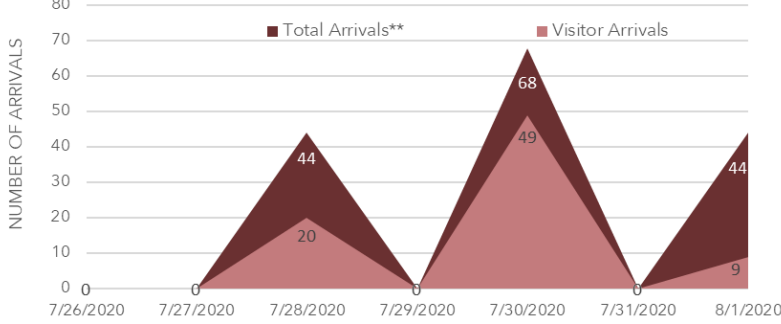

WEEKLY COVID-19 UPDATE KAUAI

August 4 2020

SUMMARY KAUAI

3 ACTIVE CASES (on August 1st)
UP **3** FROM LAST WEEK

78 THIS WEEK TOURIST ARRIVALS
UP **24** FROM LAST WEEK

ARRIVALS* TO KAUAI

* Arrivals from outside the state