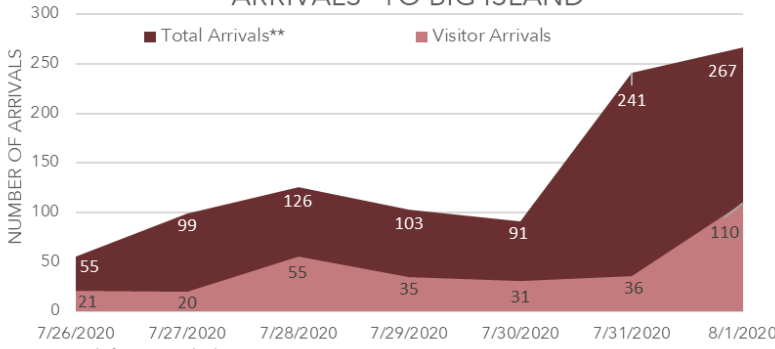

WEEKLY COVID-19 UPDATE BIG ISLAND

August 4 2020

SUMMARY BIG ISLAND

0 ACTIVE CASES (on August 1st)
DOWN **9** FROM LAST WEEK

308 THIS WEEK TOURIST ARRIVALS
UP **46** FROM LAST WEEK

ARRIVALS* TO BIG ISLAND

* Arrivals from outside the state