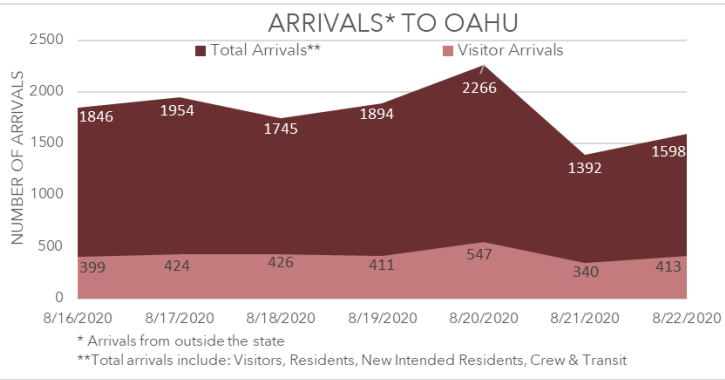

# WEEKLY COVID-19 UPDATE WAIKIKI

August 26 2020

## SUMMARY OAHU

**4,019** ACTIVE CASES (on August 22th)  
UP **1,107** FROM LAST WEEK

**2,960** THIS WEEK TOURIST ARRIVALS  
DOWN **324** FROM LAST WEEK

Data source : <https://www.hawaiiourismauthority.org/research/>