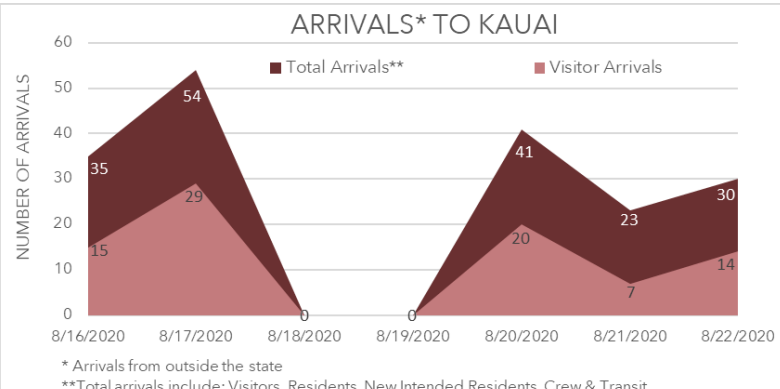

WEEKLY COVID-19 UPDATE KAUAI

August 26 2020

SUMMARY KAUAI

5 ACTIVE CASES (on August 22th)
DOWN **3** FROM LAST WEEK

85 THIS WEEK TOURIST ARRIVALS
DOWN **12** FROM LAST WEEK

Data source :<https://www.hawaiiourismauthority.org/research/>