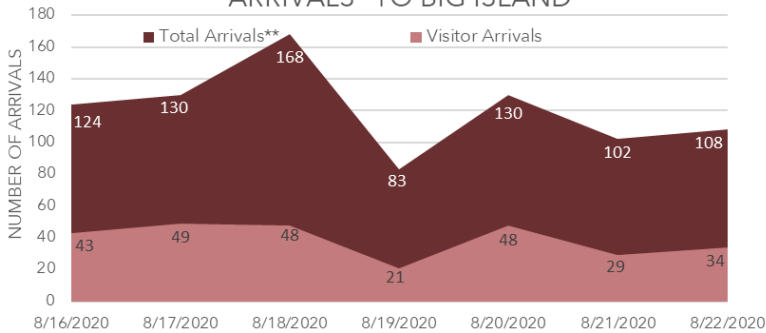

## SUMMARY BIG ISLAND

**52** ACTIVE CASES (on August 22th)  
UP **32** FROM LAST WEEK

**272** THIS WEEK TOURIST ARRIVALS  
DOWN **44** FROM LAST WEEK

### ARRIVALS\* TO BIG ISLAND

\* Arrivals from outside the state

\*\*Total arrivals include: Visitors, Residents, New Intended Residents, Crew & Transit

Data source :<https://www.hawaiiitourismauthority.org/research/>