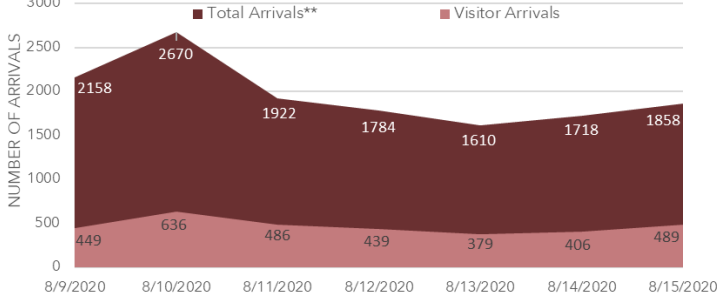

WEEKLY COVID-19 UPDATE WAIKIKI

August 19 2020

SUMMARY OAHU

2,912 ACTIVE CASES (on August 15th)
UP **1,151** FROM LAST WEEK

3,284 THIS WEEK TOURIST ARRIVALS
DOWN **1,210** FROM LAST WEEK

ARRIVALS* TO OAHU

* Arrivals from outside the state
**Total arrivals include: Visitors, Residents, New Intended Residents, Crew & Transit