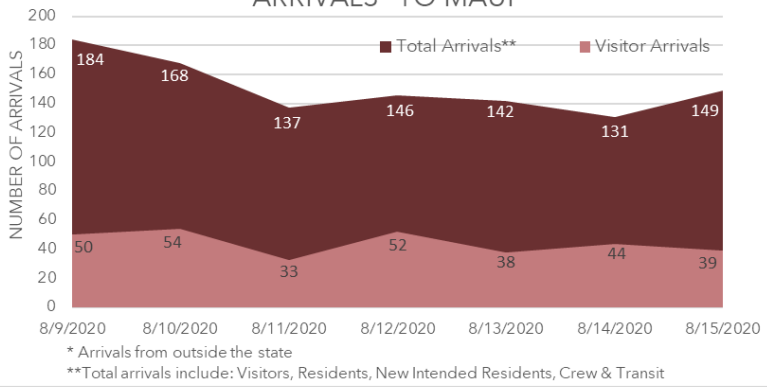

WEEKLY COVID-19 UPDATE MAUI

August 19 2020
SUMMARY MAUI

54 ACTIVE CASES (on August 15th)
UP **19** FROM LAST WEEK

310 THIS WEEK TOURIST ARRIVALS
DOWN **103** FROM LAST WEEK

ARRIVALS* TO MAUI

Data source :<https://www.hawaii tourism authority.org/research/>