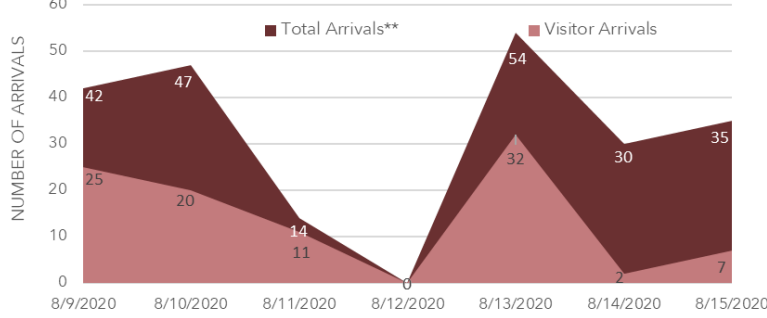

## SUMMARY KAUAI

**8** ACTIVE CASES (on August 15th)  
UP **8** FROM LAST WEEK

**97** THIS WEEK TOURIST ARRIVALS  
UP **8** FROM LAST WEEK

### ARRIVALS\* TO KAUAI

\* Arrivals from outside the state  
\*\* Total arrivals include: Visitors, Residents, New Intended Residents, Crew & Transit

Data source :<https://www.hawaiiauthority.org/research/>