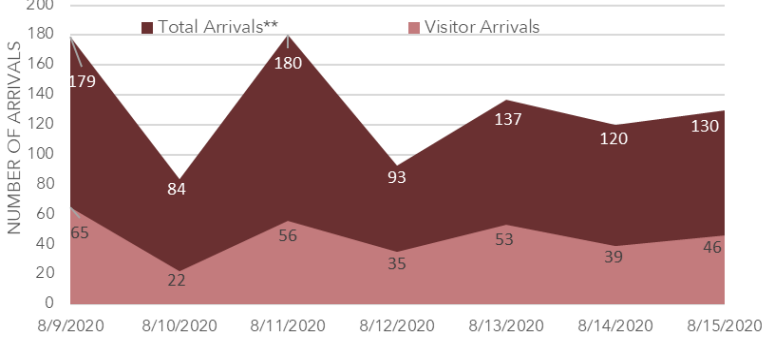

## SUMMARY BIG ISLAND

**20** ACTIVE CASES (on August 15th)  
**UP 7** FROM LAST WEEK

**316** THIS WEEK TOURIST ARRIVALS  
**DOWN 102** FROM LAST WEEK

### ARRIVALS\* TO BIG ISLAND

\* Arrivals from outside the state  
\*\* Total arrivals include: Visitors, Residents, New Intended Residents, Crew & Transit

Data source : <https://www.hawaiiitourismauthority.org/research/>