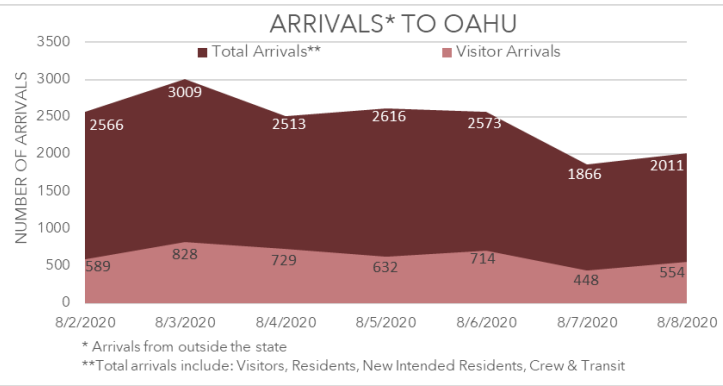

WEEKLY COVID-19 UPDATE WAIKIKI

August 12 2020

SUMMARY OAHU

1,761 ACTIVE CASES (on August 8th)
UP **901** FROM LAST WEEK

4,494 THIS WEEK TOURIST ARRIVALS
UP **1,083** FROM LAST WEEK

Data source : <https://www.hawaiiourismauthority.org/research/>