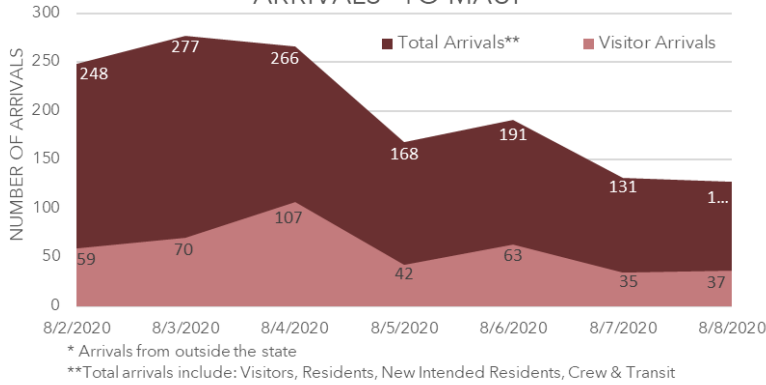

WEEKLY COVID-19 UPDATE MAUI

August 12 2020
SUMMARY MAUI

35 ACTIVE CASES (on August 8th)
UP 6 FROM LAST WEEK

413 THIS WEEK TOURIST ARRIVALS
UP 123 FROM LAST WEEK

ARRIVALS* TO MAUI

Data source :<https://www.hawaiiourismauthority.org/research/>