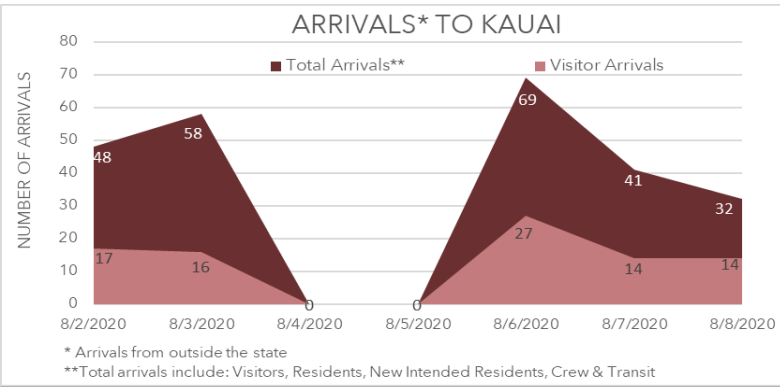

WEEKLY COVID-19 UPDATE KAUAI

August 12 2020

SUMMARY KAUAI

0 ACTIVE CASES (on August 8th)
DOWN 3 FROM LAST WEEK

88 THIS WEEK TOURIST ARRIVALS
UP 10 FROM LAST WEEK

Data source :<https://www.hawaiiourismauthority.org/research/>