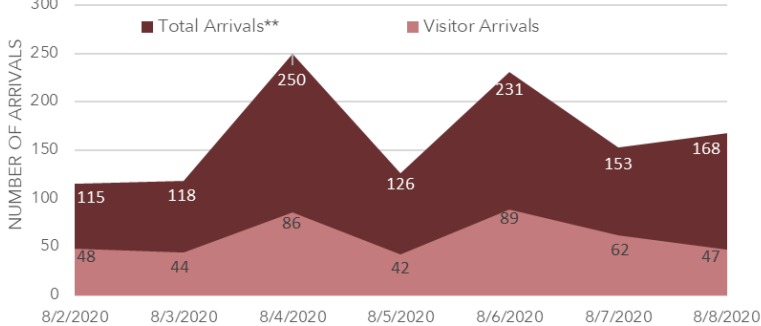

WEEKLY COVID-19 UPDATE BIG ISLAND

August 12 2020

SUMMARY BIG ISLAND

13 ACTIVE CASES (on August 8th)
UP **13** FROM LAST WEEK

418 THIS WEEK TOURIST ARRIVALS
UP **110** FROM LAST WEEK

ARRIVALS* TO BIG ISLAND

* Arrivals from outside the state

**Total arrivals include: Visitors, Residents, New Intended Residents, Crew & Transit

Data source :<https://www.hawaiiitourismauthority.org/research/>

OPEN SOUTH SIDE BIG ISLAND