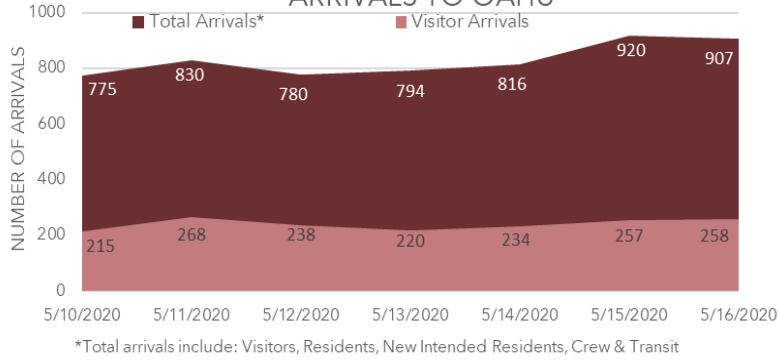

WEEKLY COVID-19 UPDATE WAIKIKI

5-19-2020

SUMMARY OAHU

ACTIVE COVID-19 CASES

23 ACTIVE CASES (on May 16th)

-2 CHANGE (from May 9st)

ARRIVALS OF TOURIST

1432 THIS WEEK

-77 CHANGE (from last week)

ARRIVALS TO OAHU

Data source :<https://www.hawaiiourismauthority.org/research/>