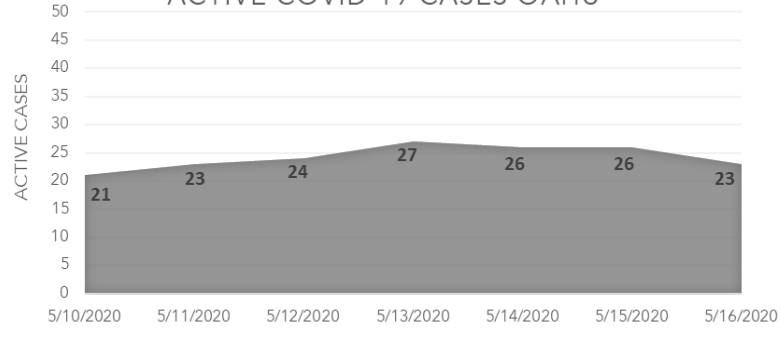

ACTIVE COVID-19 CASES OAHU

Data source :<https://www.health.hawaii.gov/coronavirusdisease2019/>

CURRENTLY OPEN HOTELS IN WAIKIKI

- Holiday Inn Express Waikiki (592 rooms)
- Hyatt Regency Waikiki (1,230 rooms)
- Polynesian Plaza (56 rooms)
- Island Colony (168 rooms)
- Park Shore Waikiki (226 rooms)
- Renew (72 rooms)
- Surfjack Hotel & Swim Club (110 rooms)
- Sheraton Waikiki Hotel (1,636 rooms)
- The Laylow, Autograph Collection (251 rooms)
- Embassy Suites Waikiki (421 rooms)
- Outrigger Waikiki (524 rooms)
- Ohana Malia (327 rooms)
- Hyatt Place (451 rooms)

CORONA RELATED NEWS

- [Tourism remains on lockdown](#) (May 14th)
- [Restaurants can reopen june-5](#) (May 15th)
- [Customers come out in varying degrees as Oahu's malls reopen](#) (May 16th)

RETAILERS/RESTAURANTS OPEN IN WAIKIKI

Retail could open on the 15th, retailers that reopened:

- International Marketplace: Free People, Rolex, Happy Wahine, Burberry, Zumies, Tesla, Sketchers, Hurley, Anthropologie, OndadeMar & Laline
- Royal Hawaiian Shopping Center: Allure, Fendi, Furla, Tiffany & Co., Loro Piana, Tourneau, Apple
- Waikiki Shopping Plaza: Armani, Beach Ave
- Luxury Row: Gucci, Saint Laurent
- Waikiki Beach Walk: Kahala, Soha Living

This list is not exhaustive, check a retailers website for opening times.

Restaurants will reopen on the 5th of June. The following restaurants offer take-out and delivery until then: Cheesecake Factory, Outback Steakhouse, Yardhouse, Jamba Juice, Waikiki Brewing Company, CPK, Egg's and Things, Dukes, Honolulu Coffee Company, Thai Restaurant, Heavenly Island Lifestyle, Musubi Café Iyasume, Bills, Fish Hook Café, Tanaka of Tokyo & Ruth Chris. For a full list click [here](#).