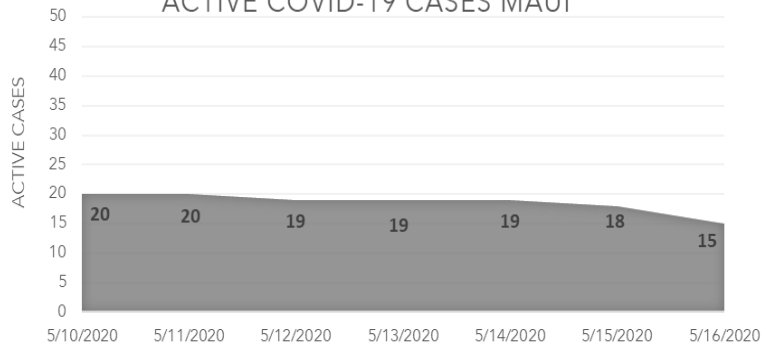

ACTIVE COVID-19 CASES MAUI

Data source :<https://www.health.hawaii.gov/coronavirusdisease2019/>

RETAILERS OPEN

Retail:

- Outlets of Maui: Hawaiian Island Creations, Le Creuset, Skechers
- Shops at Wailea: Aloha Hat, Louis Vuitton, Rip Curl, SoHa, Tori Richard, Tiffany, JMcLaughlin, Island Gourmet Markets Wailea
- Whalers Village: Cariloha, Crazy Shirts, FlipFlop Shops, Louis Vuitton, Rip Curl, SoHa, Tori Richard, Tourneau, Volcom.

This list is not exhaustive, check a retailers website for opening times.

Restaurants (only for take-out or delivery):

Coconut's Fish Café, Da Kitchen, Down the Hatch, Fond, Joey's Kitchen, Maui Brewing Co, Paia Fishmarket, Outback Steakhouse & Ruth's Chris Wailea. For a full list click [here](#).