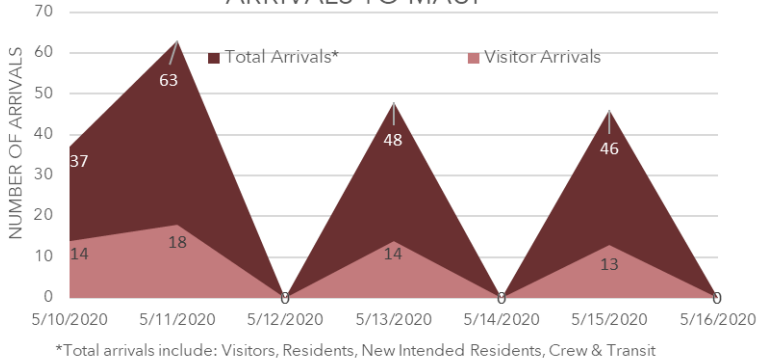

WEEKLY COVID-19 UPDATE MAUI

5-19-2020

SUMMARY MAUI

ACTIVE COVID-19 CASES

15 ACTIVE CASES (on May 16th)

-8 CHANGE (from May 9st)

ARRIVALS OF TOURIST

59 THIS WEEK

+10 CHANGE (from last week)

ARRIVALS TO MAUI

Data source :<https://www.hawaii tourism authority.org/research/>