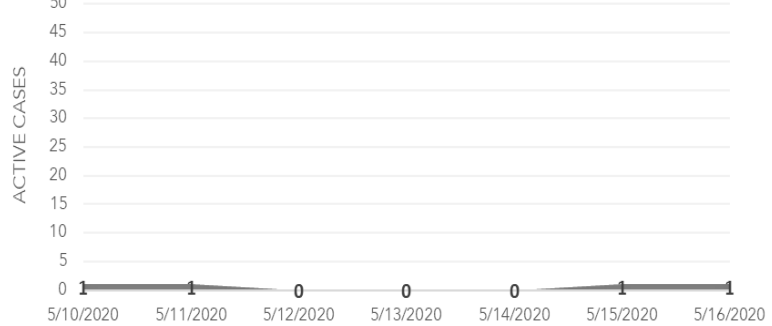

ACTIVE COVID-19 CASES BIG ISLAND