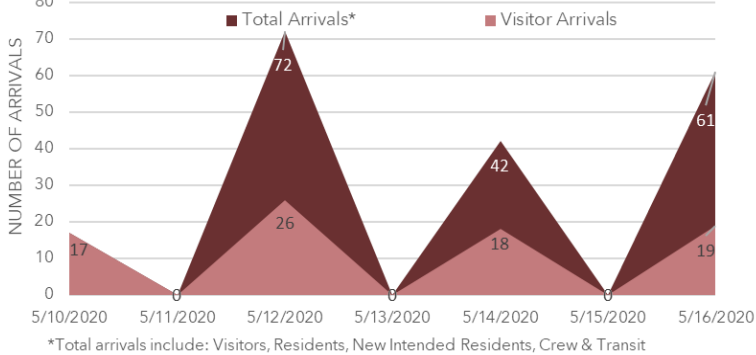

WEEKLY COVID-19 UPDATE BIG ISLAND

5-19-2020

SUMMARY BIG ISLAND

ACTIVE COVID-19 CASES

1 ACTIVE CASES (on May 16th)
-6 CHANGE (from May 9st)

ARRIVALS OF TOURIST

61 THIS WEEK
-14 CHANGE (from last week)

ARRIVALS TO BIG ISLAND