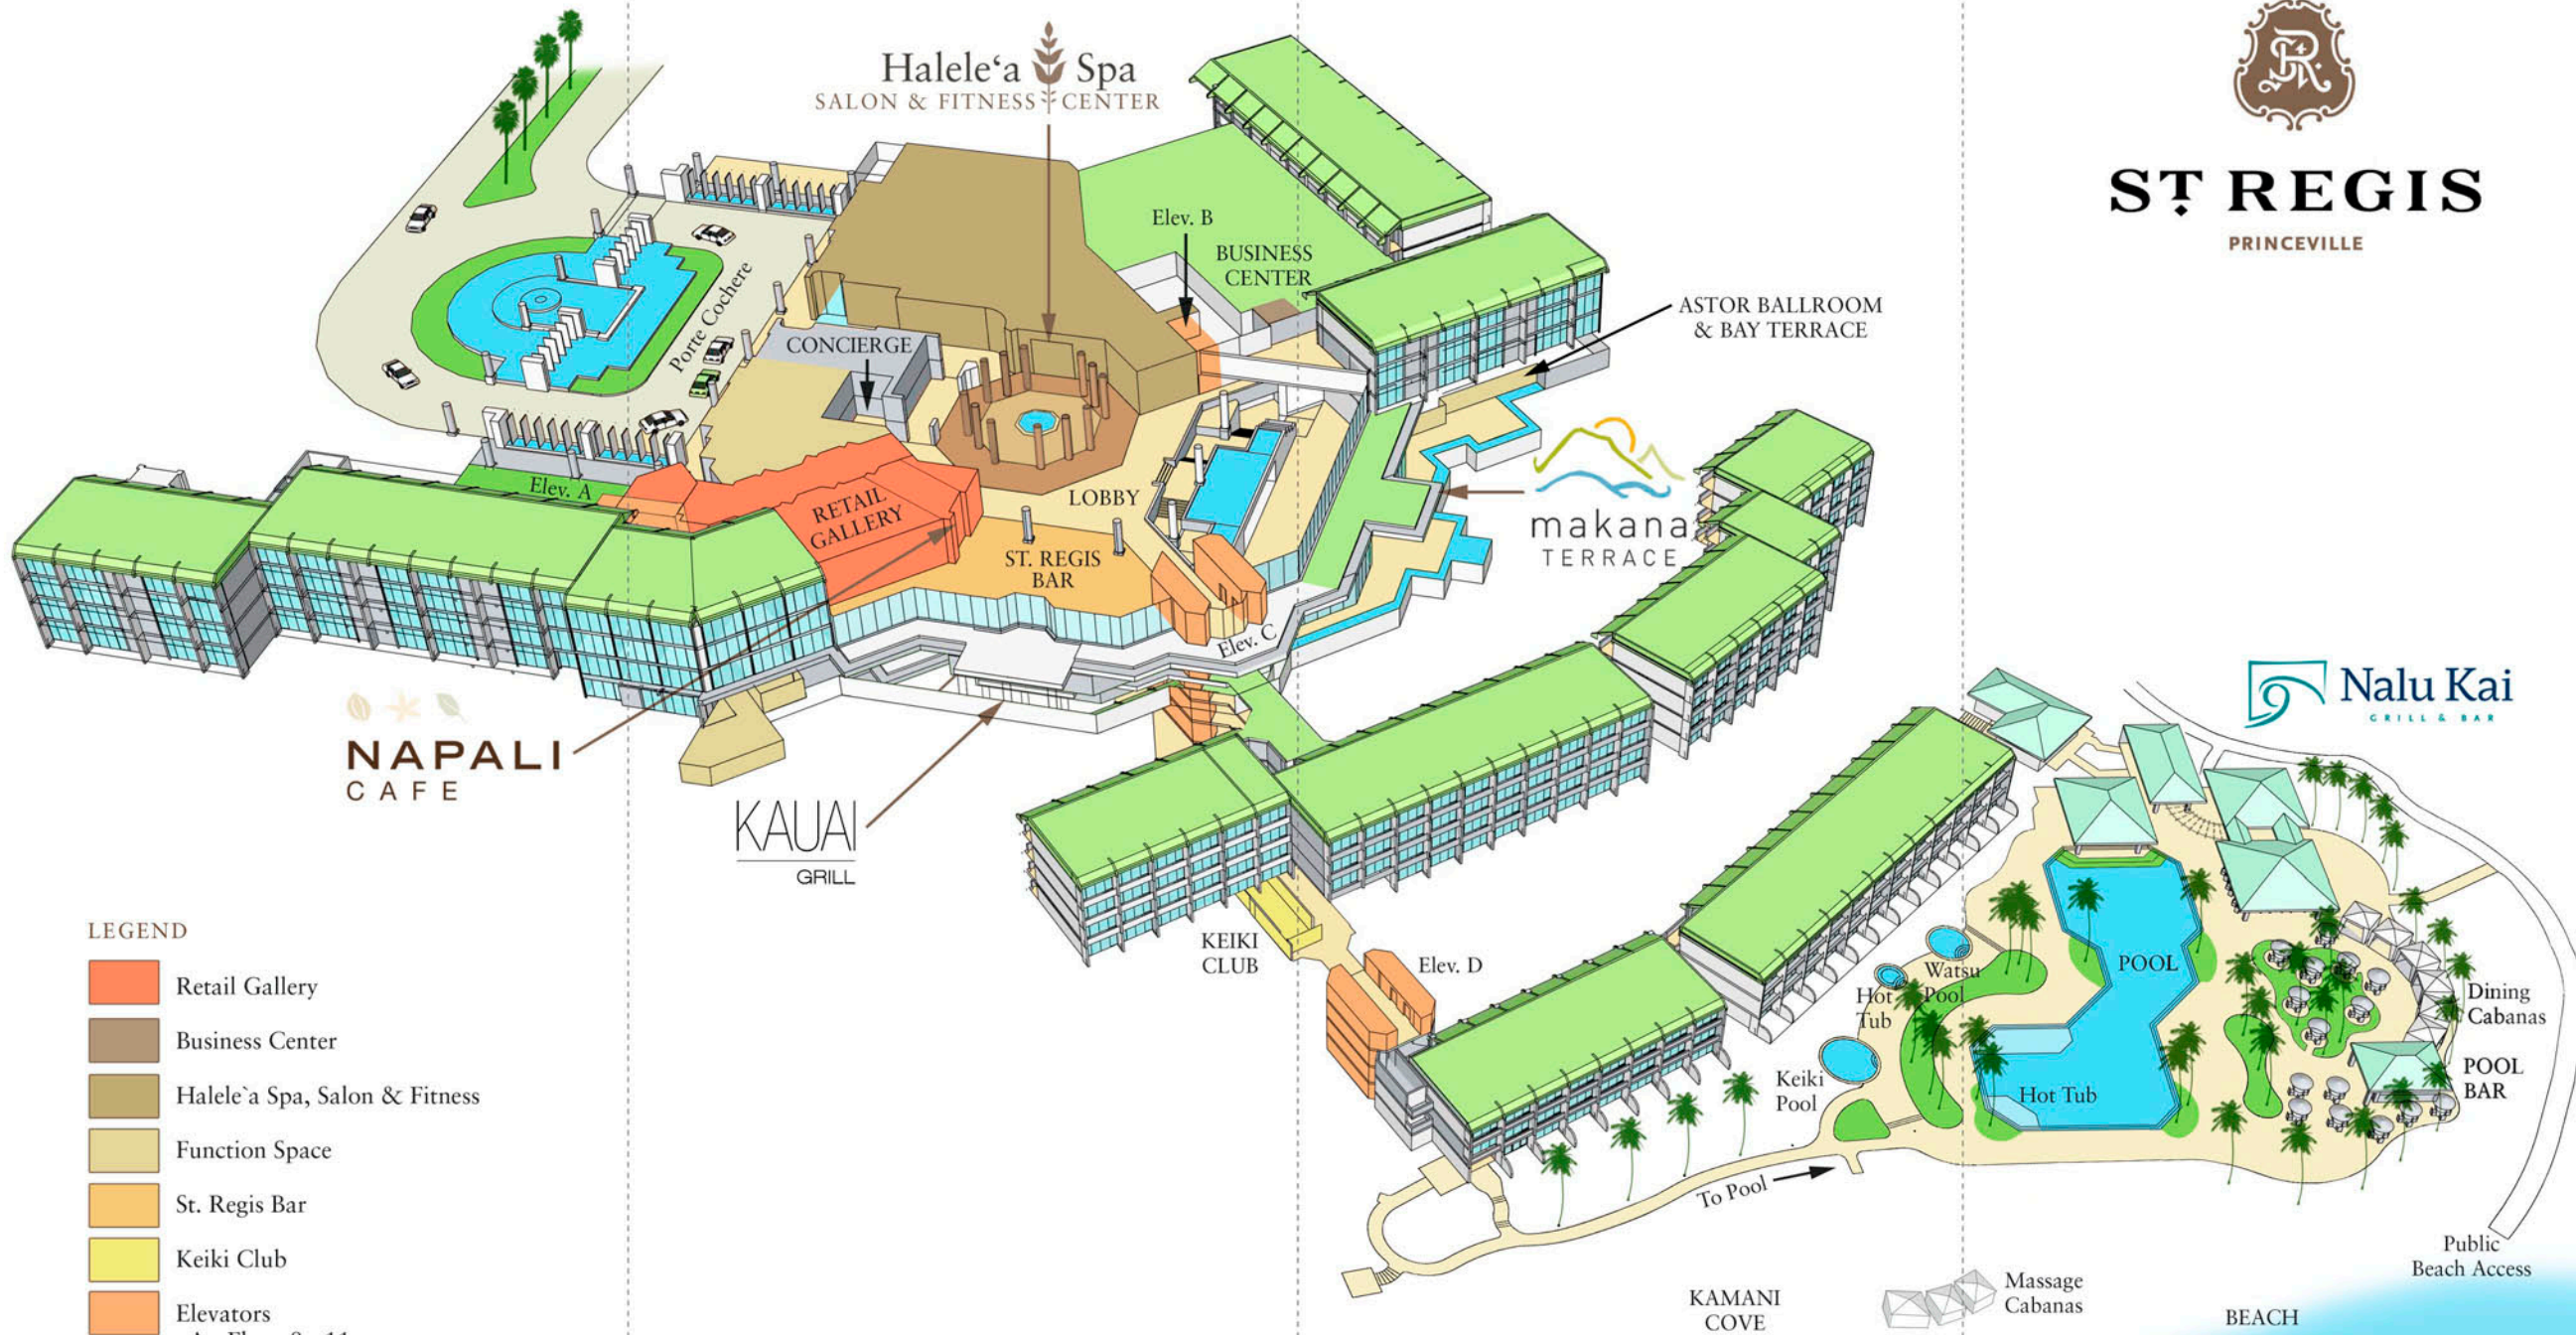

ST REGIS

PRINCEVILLE

LEGEND

- Retail Gallery
- Business Center
- Halele'a Spa, Salon & Fitness
- Function Space
- St. Regis Bar
- Keiki Club
- Elevators
- A - Floor 8 - 11
- B - Floor 8-11
- C - Floor 4 - 11
- D - Floor 1 - 4 to Pool

The St. Regis Resort, Princeville - 9th Floor Retail Plan

The St. Regis Resort, Princeville

THE BEALL CORPORATION

Retail Real Estate

3599 Waialae Avenue, Suite 21
Honolulu, HI 96816

www.thebeallcorporation.com