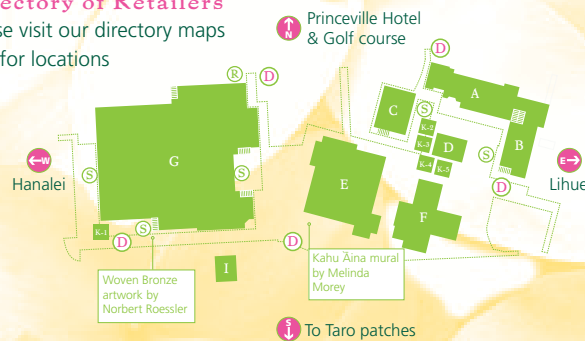

Apparel and Accessories

- Deep Shade Optics
- JM's Jewels
- Majestic Gems
- Taro Fields
- Walking in Paradise

Amenities

- Restrooms
- Seating
- Kahu `Aina mural by Melinda Morey
- Kahu `Aina banners by students
- Kiosks

- Woven Bronze artwork by Norbert Roessler

Casual Dining and Eateries

- CJ's Steak & Seafood, Inc.
- Federico's Fresh Mex
- Hihi Manu Shave Ice
- Lapperts Hawai'i Ice Cream & Coffee
- Lei Petite Bakery & Coffee Shop
- Mango Dog
- North Shore General Store
- Paradise Bar & Grill

Financial Services

- Bank of Hawai'i
- First Hawaiian Bank

Directory of Retailers

Please visit our directory maps (D) for locations

Gifts, Arts & Specialty Items

- Deep Shade Technology
- Hawaiian Music Store
- Island Soap & Candle Works
- Magic Dragon Toy & Art Supply
- Nani Kaua'i Gallery
- Naturally Hawaiian Gallery

Hardware

- Island Ace Hardware

Market

- Foodland Supermarket

Services

- Chevron Gas Station
- Colleen A. Romano AIA, Architect Inc.

Princeville Hotel & Golf course

To Taro patches