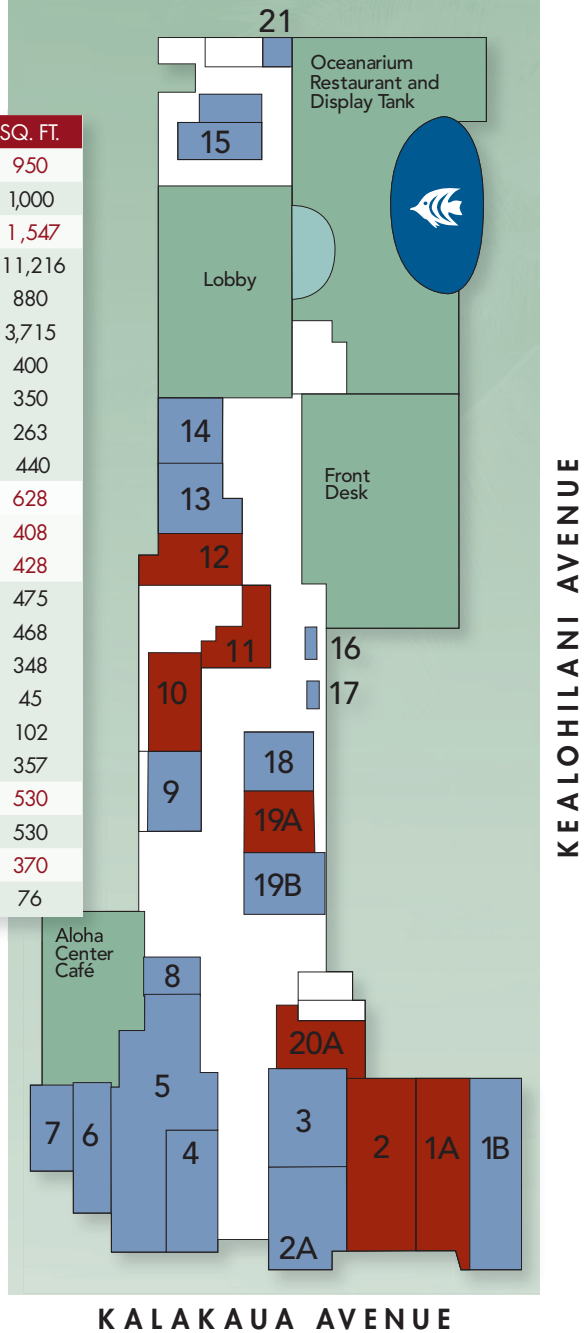

# Pacific Beach Hotel

## 2490 Kalakaua Ave.

SUITE	TENANT	SQ. FT.
1A	AVAILABLE	950
1B	YOGURTLAND	1,000
2	AVAILABLE	1,547
2A	24 HOUR FITNESS CENTERS	11,216
3	TIKI PRODUCTS	880
4-5	ABC STORE	3,715
6	CREPE HOUSE	400
7	HAAGEN-DAZS	350
8A	DOLLAR RENT A CAR	263
9	KANEMORIYA	440
10	AVAILABLE	628
11	AVAILABLE	408
12	BUSINESS CENTER / AVAILABLE	428
13	STELLA	475
14	KATSURAYA BOUTIQUE	468
15	KATSURAYA JEWELRY	348
16	ALOHA V.I.P. TOURS	45
17	PLEASANT HAWAIIAN HOLIDAYS	102
18	JTB HAWAII, INC.	357
19A	UKULELE PUAPUA / AVAILABLE	530
19B	KINTETSU INTERNATIONAL HAWAII	530
20A	AVAILABLE	370
21	FLORAL ARTISTRY	76

KALAKAUA AVENUE

KEALOHILANI AVENUE